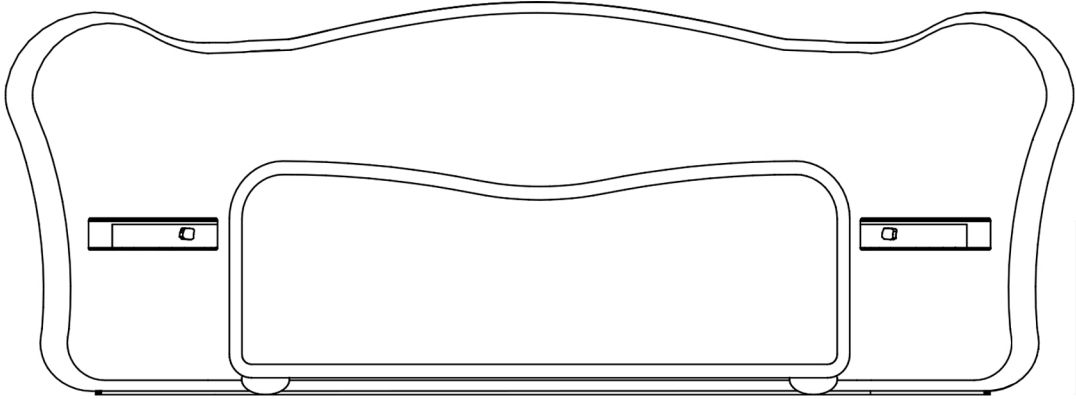

PIERRE_AUGUSTIN_ROSE

RITZ BED

232.0 cm
91.3 in

195.0 cm
76.7 in

56.0 cm
22.0 in

337.0 cm
132.6 in

For the dimensions mentioned above, consider a mattress of 160x200 cm - 63x79 in.

Weight : 200 kg