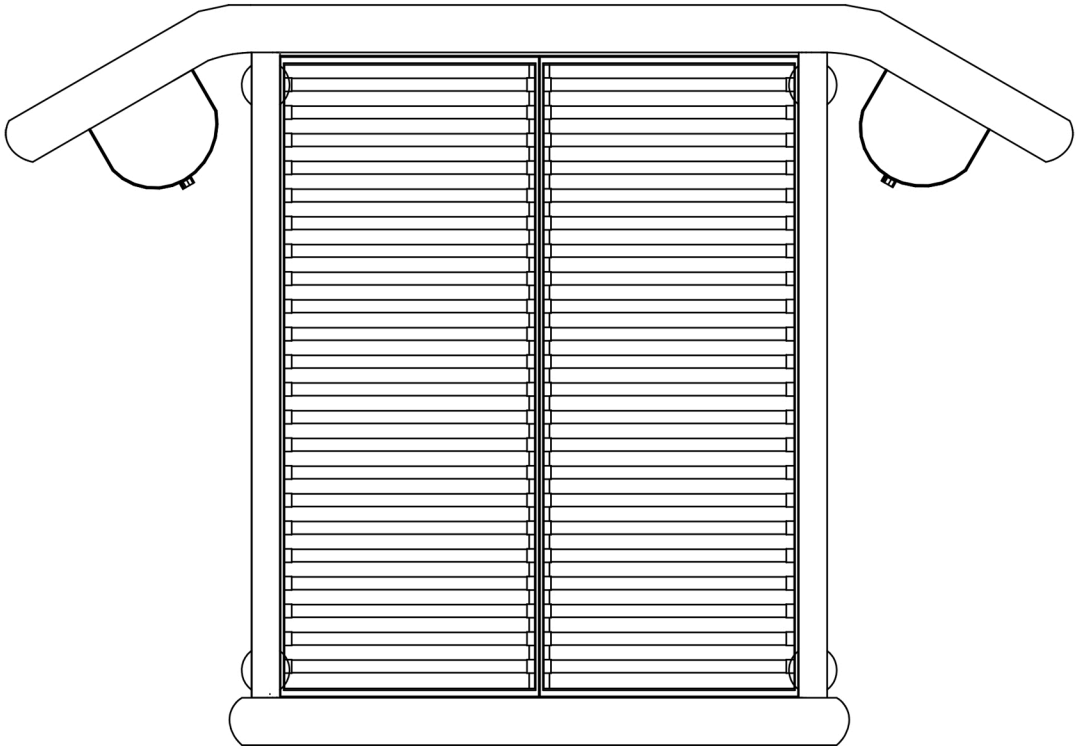

PIERRE_AUGUSTIN_ROSE

RITZ BED

232.0 cm
91.3 in

195.0 cm
76.7 in

56.0 cm
22.0 in

337.0 cm
132.6 in

For the dimensions mentioned above, consider a mattress of 160x200 cm - 63x79 in.

Weight : 200 kg