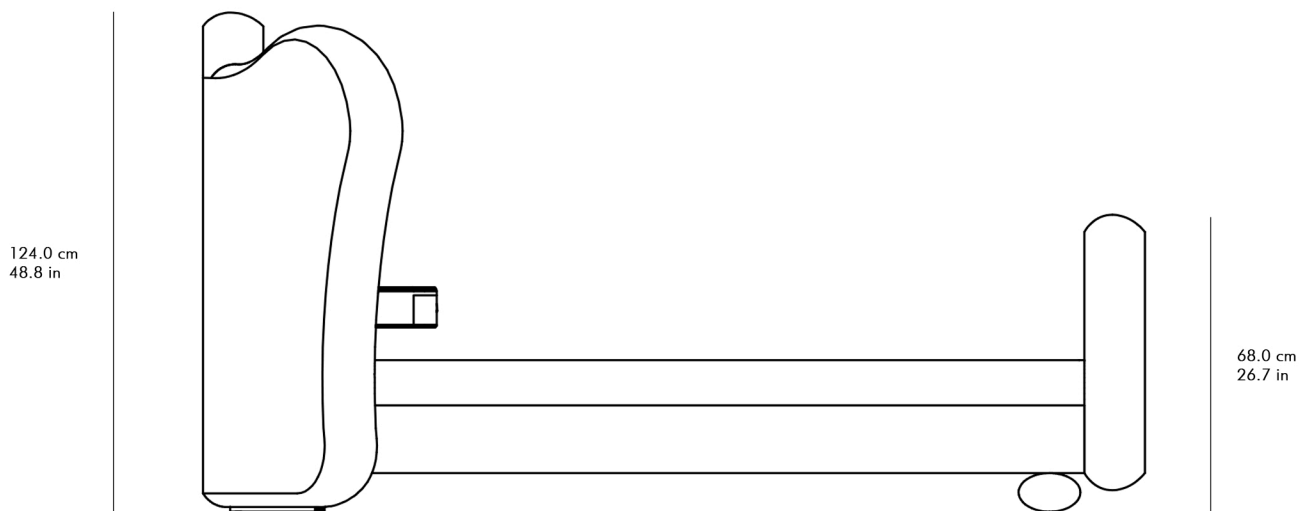

PIERRE_AUGUSTIN_ROSE

RITZ BED

232.0 cm
91.3 in

195.0 cm
76.7 in

56.0 cm
22.0 in

337.0 cm
132.6 in

For the dimensions mentioned above, consider a mattress of 160x200 cm - 63x79 in.

Weight : 200 kg