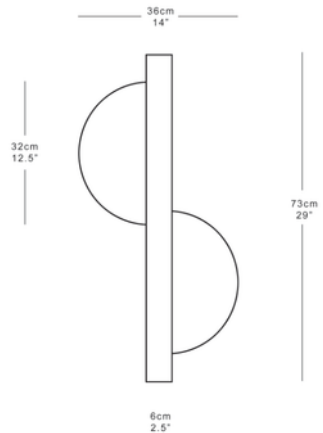

GARDE

REFLECT WALL LIGHT

Offset semi-circles of alabaster curve from a central graphic line of solid brass, creating an elongated reflection of light. The piece references Terry Frost's abstract paintings of boats and pier, reducing both to linear motifs and circles. Reflect is now available as a matched, handed pair for when symmetry matters.

Shown in Bronze.

Dimensions

Height 73cm 29"

Width 36cm 14"

Depth 4.5cm 2"

Weight 3kg 7lbs

Finishes

Satin brass, antique brass, bronze

Materials

Alabaster, solid brass and powder coated steel.

Dimming

Yes

Lamping

2x E12 LED 7W Max candle 120V

Handmade in England