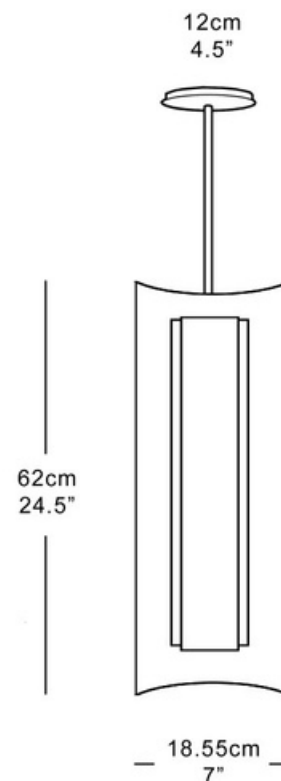

Shown in bronze.

Dimensions

Height 62cm 24.5"

Width 18cm 7"

Depth 16cm 6"

Weight 10kg 11lbs

Finishes

Satin brass, antique brass, bronze

Materials

Alabaster, solid brass, powder coated steel.

Dimming

Triac leading or trailing edge

Lamping

Integrated 10W LED strip

Requires 12V 20W LED driver
fitted in ceiling recess.

Handmade in England

MARTIN HUXFORD

CEILING FITTING