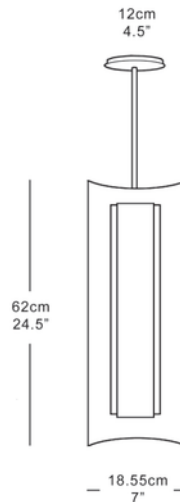

GARDE

QUAD LANTERN

The Quad reimagines the traditional grand lantern with an innovative contemporary design. The external geometric bronze frame acts as a counterpoint to the delicacy of the interior translucent curved alabaster, creating a rich, modernist light. The Quad is a luxury contemporary lantern, combining the natural beauty of alabaster and bronze with a clean minimalist style. The four-sided lantern creates a sculptural and illumination focal point for hallways, entrances and dining areas.

Shown in bronze.

Dimensions

Height 62cm 24.5"
Width 18cm 7"
Depth 16cm 6"
Weight 10kg 11lbs

Finishes

Satin brass, antique brass, bronze

Materials

Alabaster, solid brass, powder coated steel.

Dimming

Triac leading or trailing edge

Lamping

Integrated 10W LED strip
Requires 12V 20W LED driver
fitted in ceiling recess.

Handmade in England

GARDE

CEILING FITTING