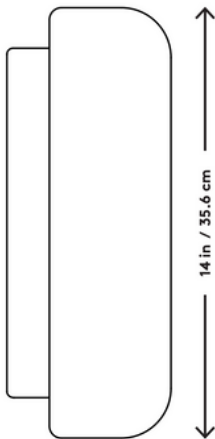

← 7.9 in / 20 cm →

← 5.3 in / 13.5 cm →

↑ 14 in / 35.6 cm ↓

IVORY MATTE

TUMBLED ALUMINUM