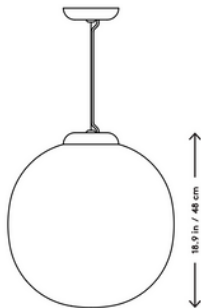

18 in / 45.7 cm

18.9 in / 48 cm

22 in / 55.9 cm

23 in / 58.4 cm

IVORY MATTE

TUMBLLED ALUMINUM