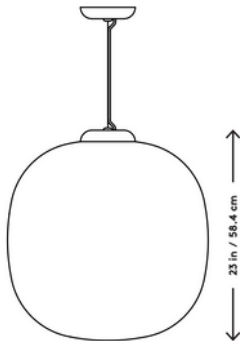

18 in / 45.7 cm

18.9 in / 48 cm

22 in / 55.9 cm

23 in / 58.4 cm

IVORY MATTE

TUMBLLED ALUMINUM