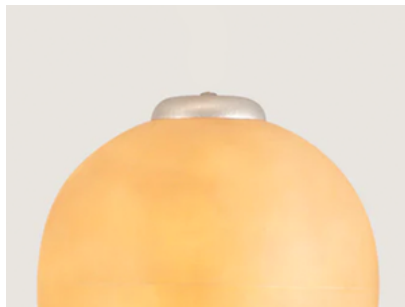

IVORY MATTE

TUMBLED ALUMINUM