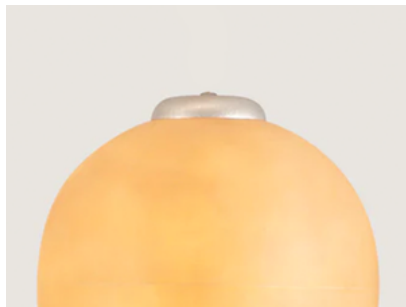

IVORY MATTE

TUMBLED ALUMINUM