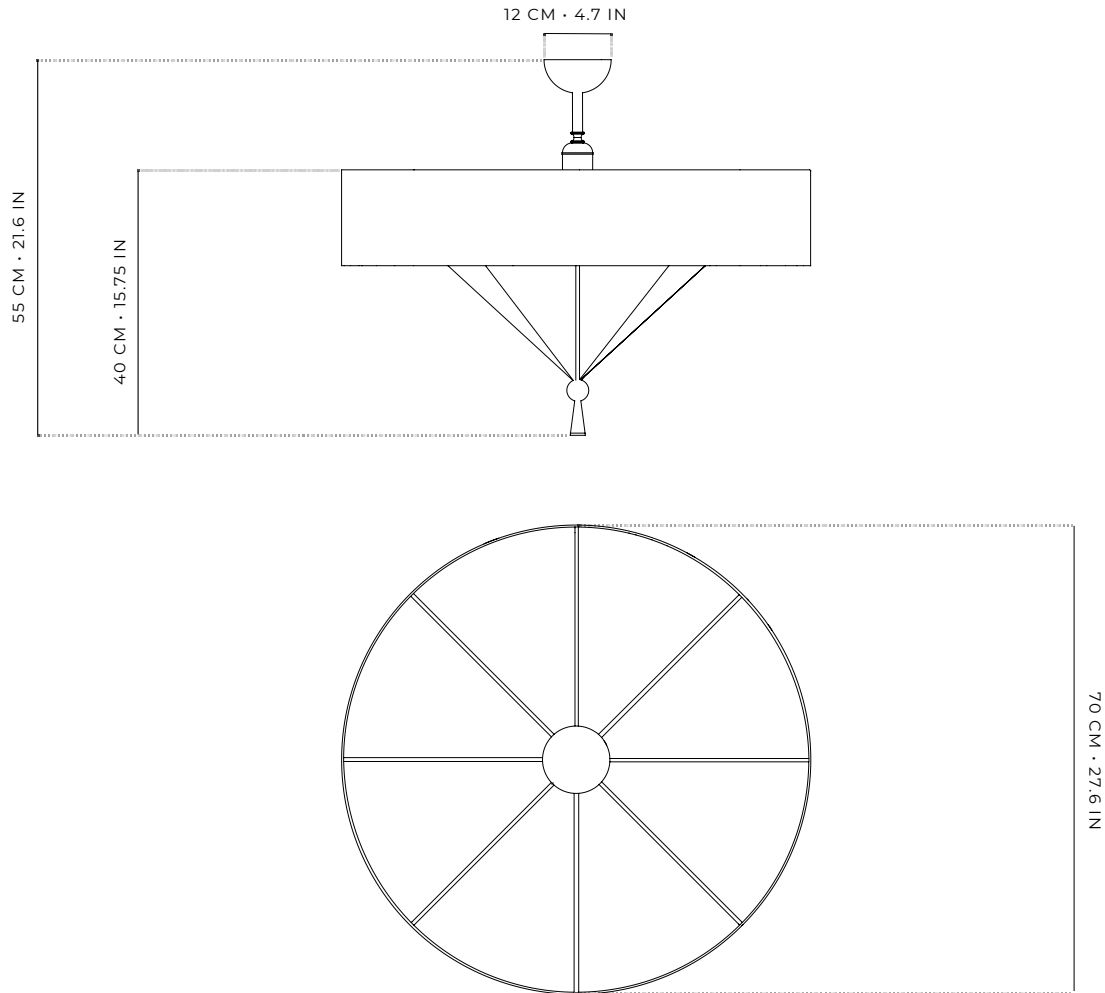

1/2
OBJECTSHEET
UL

SAMARCANDE 55 CEILING LAMP

The Samarcande Ceiling Lamp is handcrafted in a fabricina specialized workshop in Italy.

DETAILS	
MATERIALS	RAW SILK, SILK TRIMMING
PRODUCTION	ITALY
LIGHT SOURCE	1 x E26 BASE LED BULB (NOT INCLUDED)
DIMMER	DIMMABLE WITH COMPATIBLE DIMMER AND DIMMABLE BULB
MAX WATTAGE	10 W
NOMINAL VOLTAGE	110-120 V AC, 60 HZ
CERTIFICATION	UL
INSTALLATION	HARDWIRED / CEILING MOUNTED / COMPATIBLE WITH JUNCTION BOX
CANOPY DIAMETER	4.7 IN · 12 CM
WEIGHT	3 KG / 6.6 LBS
IP RATING	IP20
USAGE CONDITIONS	SUITABLE FOR DRY LOCATIONS ONLY

EBUR EDITIONS

1/2
OBJECTSHEET
UL

SAMARCANDE 70 CEILING LAMP

The Samarcande Ceiling Lamp is handcrafted in a fabricina specialized workshop in Italy.

DETAILS	
MATERIALS	RAW SILK, SILK TRIMMING
PRODUCTION	ITALY
LIGHT SOURCE	1 × E26 BASE LED BULB (NOT INCLUDED)
DIMMER	DIMMABLE WITH COMPATIBLE DIMMER AND DIMMABLE BULB
MAX WATTAGE	10 W
NOMINAL VOLTAGE	110-120 V AC, 60 HZ
CERTIFICATION	UL
INSTALLATION	HARDWIRED / CEILING MOUNTED / COMPATIBLE WITH JUNCTION BOX
CANOPY DIAMETER	4.7 IN · 12 CM
WEIGHT	3 KG / 6.6 LBS
IP RATING	IP20
USAGE CONDITIONS	SUITABLE FOR DRY LOCATIONS ONLY