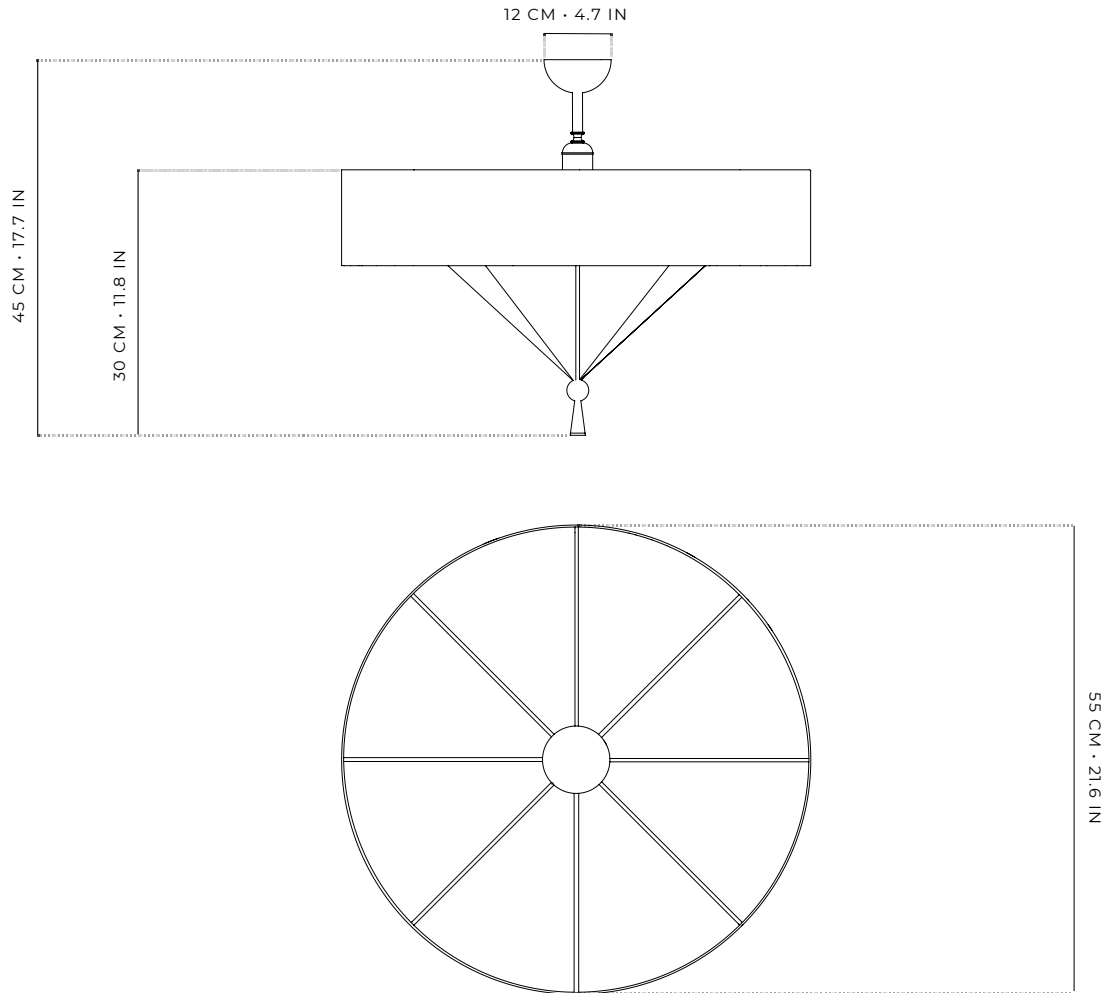

1/2
OBJECTSHEET
UL

SAMARCANDE 55 CEILING LAMP

The Samarcande Ceiling Lamp is handcrafted in a fabricina specialized workshop in Italy.

DETAILS	
MATERIALS	RAW SILK, SILK TRIMMING
PRODUCTION	ITALY
LIGHT SOURCE	1 x E26 BASE LED BULB (NOT INCLUDED)
DIMMER	DIMMABLE WITH COMPATIBLE DIMMER AND DIMMABLE BULB
MAX WATTAGE	10 W
NOMINAL VOLTAGE	110-120 V AC, 60 HZ
CERTIFICATION	UL
INSTALLATION	HARDWIRED / CEILING MOUNTED / COMPATIBLE WITH JUNCTION BOX
CANOPY DIAMETER	4.7 IN · 12 CM
WEIGHT	3 KG / 6.6 LBS
IP RATING	IP20
USAGE CONDITIONS	SUITABLE FOR DRY LOCATIONS ONLY

EBUR EDITIONS

1/2
OBJECTSHEET
UL

SAMARCANDE 70 CEILING LAMP

The Samarcande Ceiling Lamp is handcrafted in a fabricina specialized workshop in Italy.

DETAILS	
MATERIALS	RAW SILK, SILK TRIMMING
PRODUCTION	ITALY
LIGHT SOURCE	1 × E26 BASE LED BULB (NOT INCLUDED)
DIMMER	DIMMABLE WITH COMPATIBLE DIMMER AND DIMMABLE BULB
MAX WATTAGE	10 W
NOMINAL VOLTAGE	110-120 V AC, 60 HZ
CERTIFICATION	UL
INSTALLATION	HARDWIRED / CEILING MOUNTED / COMPATIBLE WITH JUNCTION BOX
CANOPY DIAMETER	4.7 IN · 12 CM
WEIGHT	3 KG / 6.6 LBS
IP RATING	IP20
USAGE CONDITIONS	SUITABLE FOR DRY LOCATIONS ONLY