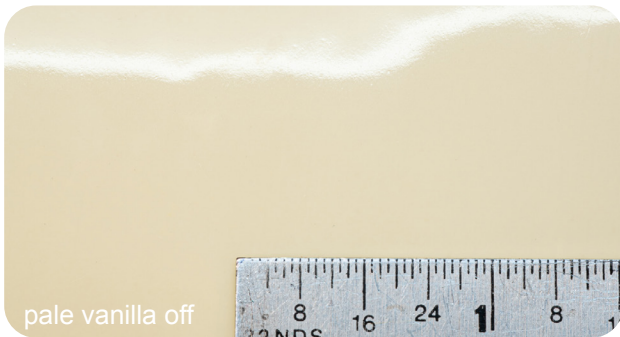

PORCELAIN FINISHES

Standard porcelain color options are shown to the left.

Please note: that each surface of porcelain is unique and will have slight variations. They do not look perfect and we prefer it that way. Slight tone and surface inconsistencies will be present. Note: There is a significant upcharge for glazed porcelain.

un glazed off

un glazed on

clear glaze off

clear glaze on

aqua off

aqua on

pale vanilla off

pale vanilla on