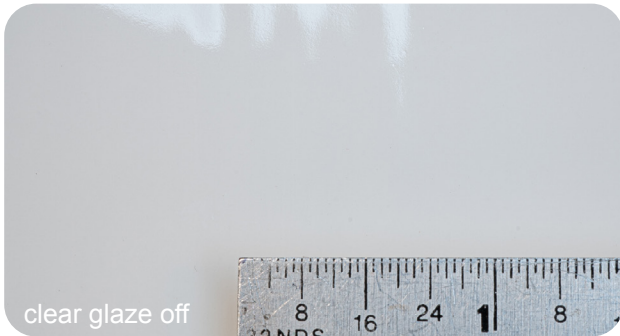

PORCELAIN FINISHES

Standard porcelain color options are shown to the left.

Please note: that each surface of porcelain is unique and will have slight variations. They do not look perfect and we prefer it that way. Slight tone and surface inconsistencies will be present. Note: There is a significant upcharge for glazed porcelain.

un glazed off

un glazed on

clear glaze off

clear glaze on

aqua off

aqua on

pale vanilla off

pale vanilla on