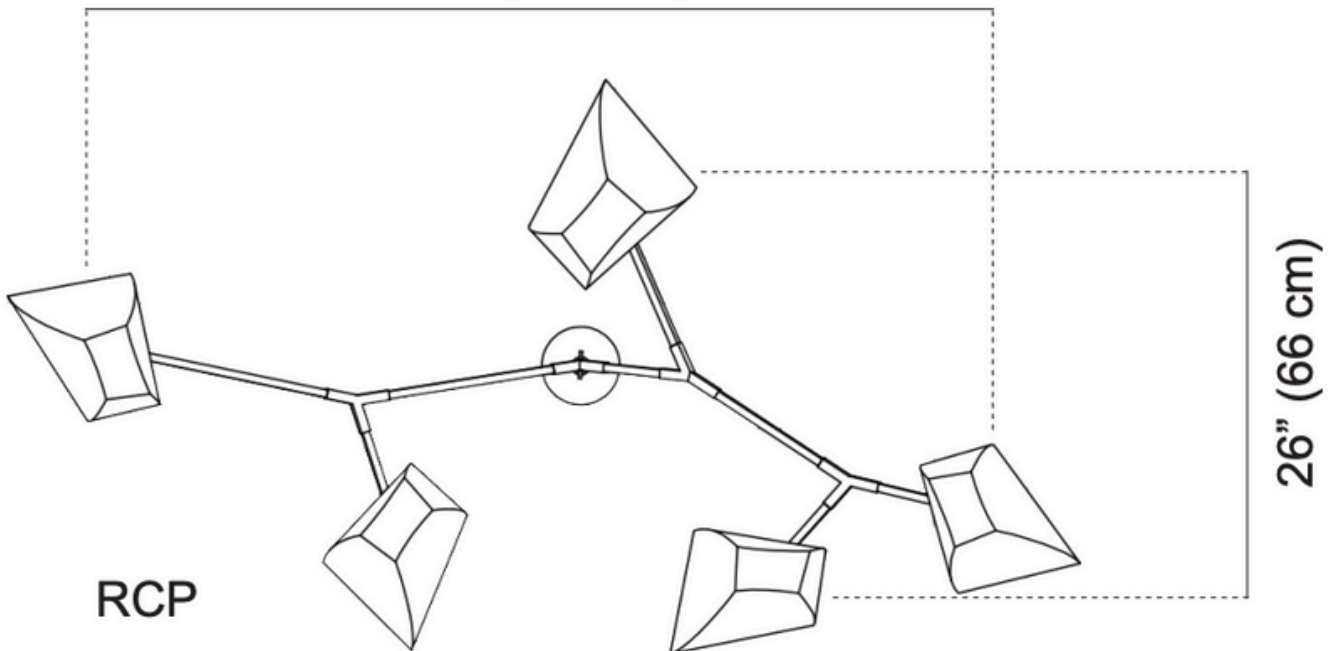

FRONT

57" (144 cm)

RCP

26" (66 cm)

PORCELAIN FINISHES

UNGLAZED OFF

UNGLAZED ON

CLEAR OFF