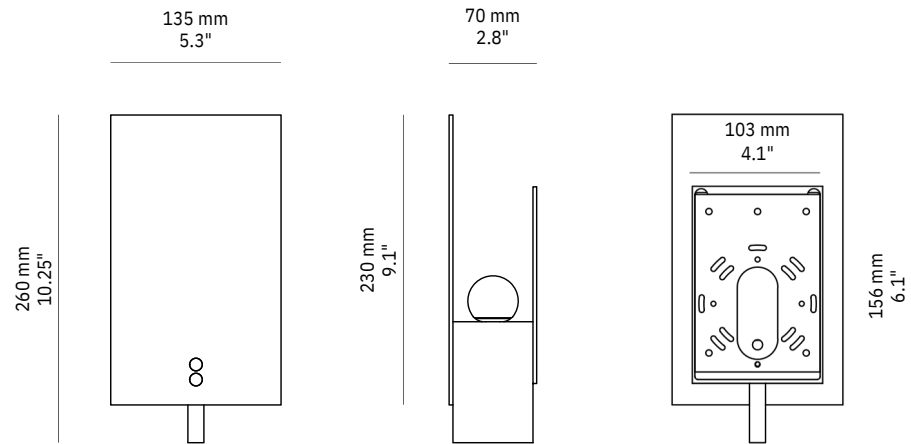

# Plane

Material  
Brass

Finishes  
Brushed, Aged, Bronzed, Polished or Plated

Lamp Shell  
ø 40 mm Frosted Glass

Weight  
1.5 kg

US / Canada  
Lamp: 12V LED PCB \*  
Lamp Specs: 2700K, 3W, 350 lm  
Driver: 12V driver supplied  
Dimming: ELV, DALI and 0/1-10V options

Junction Box Compatibility  
Suits 3.5" or 4" Octagonal Box \*

\* See end of document for information

BRUSHED BRASS

BRONZED BRASS

POLISHED BRASS

CHROME PLATED

AGED BRASS