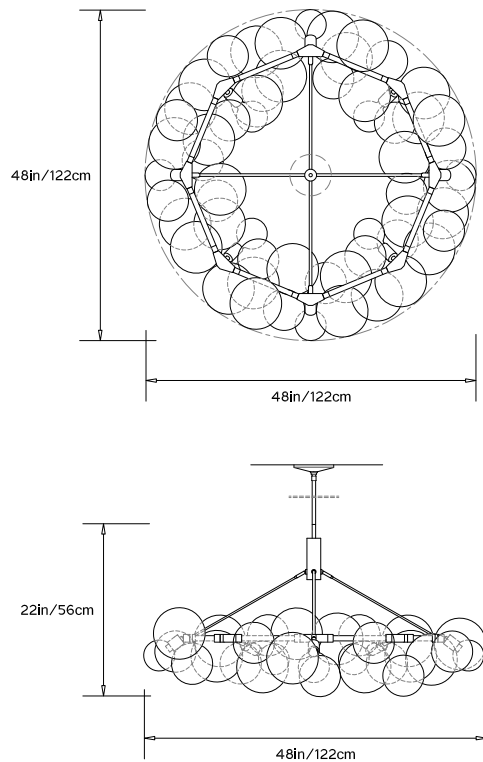

Suspension:

Ships with 2ft/60cm long stem and 6in/15cm canopy in matching metal finish. Stem can be cut on site. Longer stem lengths available upon request.

Materials:

Machined brass and aluminum, hand-blown glass globes, decorative cotton or leather coiling

Made in New York

Wreath 60 pictured with Polished Nickel metal finish and White Leather coiling

Wreath 76 pictured with Satin Brass metal finish and custom Coconut Leather coiling

WREATH 48

Dimensions:

Diam 48in/122cm x H 22in/56cm

* Dimensions will vary slightly

Weight:

25lb/11.3kg

WREATH 60

Dimensions:

Diam 60in/152.4cm x H 27in/69cm

* Dimensions will vary slightly

Weight:

30lb/13.6kg

WREATH 76

Dimensions:

Diam 76in/193cm x H 34in/86.4cm

* Dimensions will vary slightly

Weight:

35lb/15.8kg