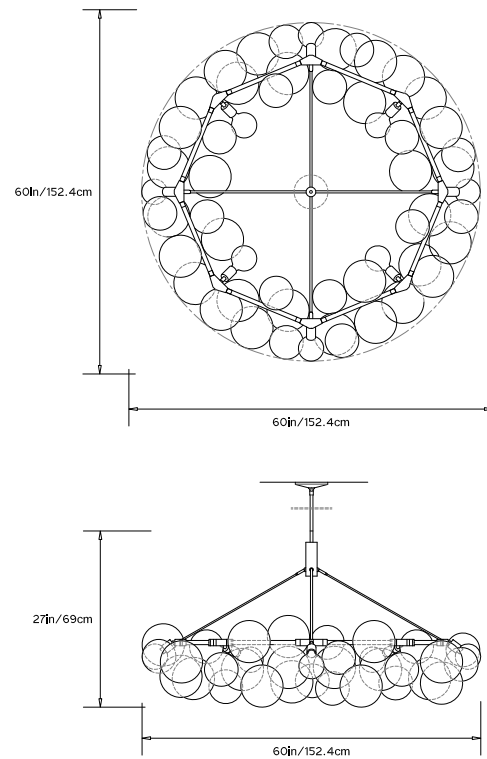

Suspension:

Ships with 2ft/60cm long stem and 6in/15cm canopy in matching metal finish. Stem can be cut on site. Longer stem lengths available upon request.

Materials:

Machined brass and aluminum, hand-blown glass globes, decorative cotton or leather coiling

Made in New York

Wreath 60 pictured with Polished Nickel metal finish and White Leather coiling

Wreath 76 pictured with Satin Brass metal finish and custom Coconut Leather coiling

WREATH 48

Dimensions:

Diam 48in/122cm x H 22in/56cm

* Dimensions will vary slightly

Weight:

25lb/11.3kg

WREATH 60

Dimensions:

Diam 60in/152.4cm x H 27in/69cm

* Dimensions will vary slightly

Weight:

30lb/13.6kg

WREATH 76

Dimensions:

Diam 76in/193cm x H 34in/86.4cm

* Dimensions will vary slightly

Weight:

35lb/15.8kg