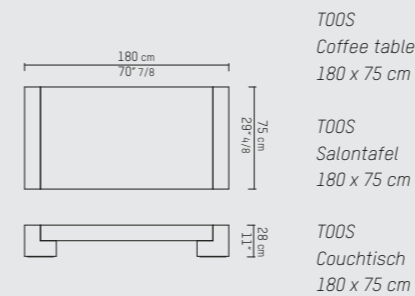

PIETBOON

TOOS
COFFEE TABLE

SPECIFICATION

SPECIFICATIE

SPEZIFIKATION

ENGLISH

Colors oak	Black (BL), Dark brown (WE), Taupe (TP), Grey (GR), Grey brown (GB), Natural (BG), Dust grey (DG), Smoke grey (SG), White (WH), Opaque white (OW).
Colors MDF*	Black RAL 9004, Grey RAL 7022, Beige Grey RAL 7006, Stone Grey RAL 7030, Light Grey Sikkens 60.05.70, White RAL 9003.
Material	Version 1: Composed of varnished solid oak. Version 2: Completely in MDF with satin or high gloss finish.
Weight / CBM	105x105 cm 62 kg* / 81 kg / 0,50 m ³ 140x140 cm 97 kg* / 136 kg / 0,86 m ³ 180x75 cm 60 kg* / 79 kg / 0,61 m ³ 200x90 cm 70 kg* / 94 kg / 0,80 m ³