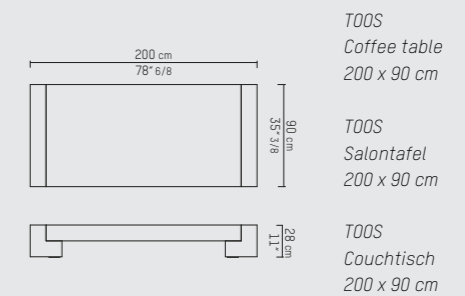

PIETBOON

TOOS
COFFEE TABLE

SPECIFICATION

SPECIFICATIE

SPEZIFIKATION

ENGLISH

Colors oak	Black (BL), Dark brown (WE), Taupe (TP), Grey (GR), Grey brown (GB), Natural (BG), Dust grey (DG), Smoke grey (SG), White (WH), Opaque white (OW).
Colors MDF*	Black RAL 9004, Grey RAL 7022, Beige Grey RAL 7006, Stone Grey RAL 7030, Light Grey Sikkens 60.05.70, White RAL 9003.
Material	Version 1: Composed of varnished solid oak. Version 2: Completely in MDF with satin or high gloss finish.
Weight / CBM	105x105 cm 62 kg* / 81 kg / 0,50 m ³ 140x140 cm 97 kg* / 136 kg / 0,86 m ³ 180x75 cm 60 kg* / 79 kg / 0,61 m ³ 200x90 cm 70 kg* / 94 kg / 0,80 m ³