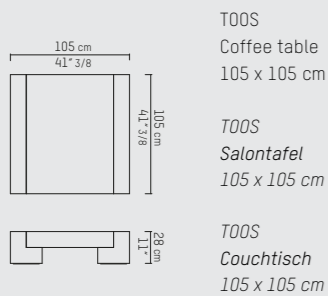

PIETBOON

TOOS
COFFEE TABLE

SPECIFICATION

SPECIFICATIE

SPEZIFIKATION

ENGLISH

Colors oak	Black (BL), Dark brown (WE), Taupe (TP), Grey (GR), Grey brown (GB), Natural (BG), Dust grey (DG), Smoke grey (SG), White (WH), Opaque white (OW).
Colors MDF*	Black RAL 9004, Grey RAL 7022, Beige Grey RAL 7006, Stone Grey RAL 7030, Light Grey Sikkens 60.05.70, White RAL 9003.
Material	Version 1: Composed of varnished solid oak. Version 2: Completely in MDF with satin or high gloss finish.
Weight / CBM	105x105 cm 62 kg* / 81 kg / 0,50 m ³ 140x140 cm 97 kg* / 136 kg / 0,86 m ³ 180x75 cm 60 kg* / 79 kg / 0,61 m ³ 200x90 cm 70 kg* / 94 kg / 0,80 m ³