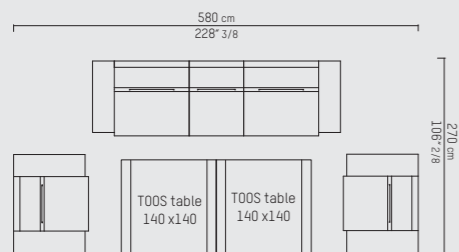

PIETBOON

TOOS
COFFEE TABLE

SPECIFICATION

SPECIFICATIE

SPEZIFIKATION

ENGLISH

Colors oak	Black (BL), Dark brown (WE), Taupe (TP), Grey (GR), Grey brown (GB), Natural (BG), Dust grey (DG), Smoke grey (SG), White (WH), Opaque white (OW).
Colors MDF*	Black RAL 9004, Grey RAL 7022, Beige Grey RAL 7006, Stone Grey RAL 7030, Light Grey Sikkens 60.05.70, White RAL 9003.
Material	Version 1: Composed of varnished solid oak. Version 2: Completely in MDF with satin or high gloss finish.
Weight / CBM	105x105 cm 62 kg* / 81 kg / 0,50 m ³ 140x140 cm 97 kg* / 136 kg / 0,86 m ³ 180x75 cm 60 kg* / 79 kg / 0,61 m ³ 200x90 cm 70 kg* / 94 kg / 0,80 m ³