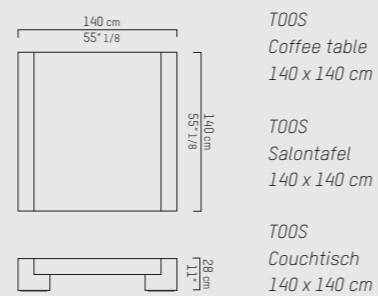

PIETBOON

TOOS
COFFEE TABLE

SPECIFICATION

SPECIFICATIE

SPEZIFIKATION

ENGLISH

Colors oak	Black (BL), Dark brown (WE), Taupe (TP), Grey (GR), Grey brown (GB), Natural (BG), Dust grey (DG), Smoke grey (SG), White (WH), Opaque white (OW).
Colors MDF*	Black RAL 9004, Grey RAL 7022, Beige Grey RAL 7006, Stone Grey RAL 7030, Light Grey Sikkens 60.05.70, White RAL 9003.
Material	Version 1: Composed of varnished solid oak. Version 2: Completely in MDF with satin or high gloss finish.
Weight / CBM	105x105 cm 62 kg* / 81 kg / 0,50 m ³ 140x140 cm 97 kg* / 136 kg / 0,86 m ³ 180x75 cm 60 kg* / 79 kg / 0,61 m ³ 200x90 cm 70 kg* / 94 kg / 0,80 m ³