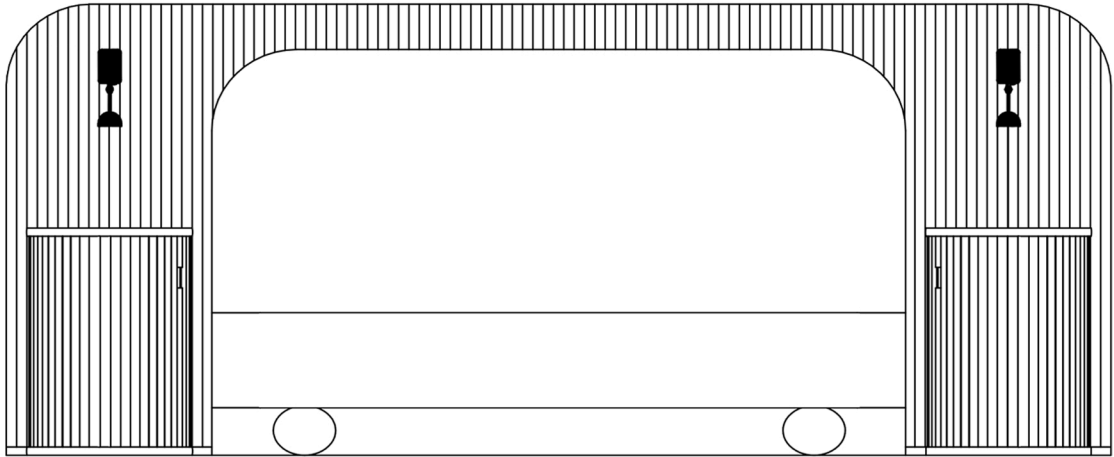

PIERRE_AUGUSTIN_ROSE

PATTY BED

109.0 cm
42.9 in

267.5 cm
105.3 in

217.5 cm
85.6 in

168.0 cm
66.1 in

For the dimensions mentioned above, consider a mattress of 160x200 cm - 63x79 in.