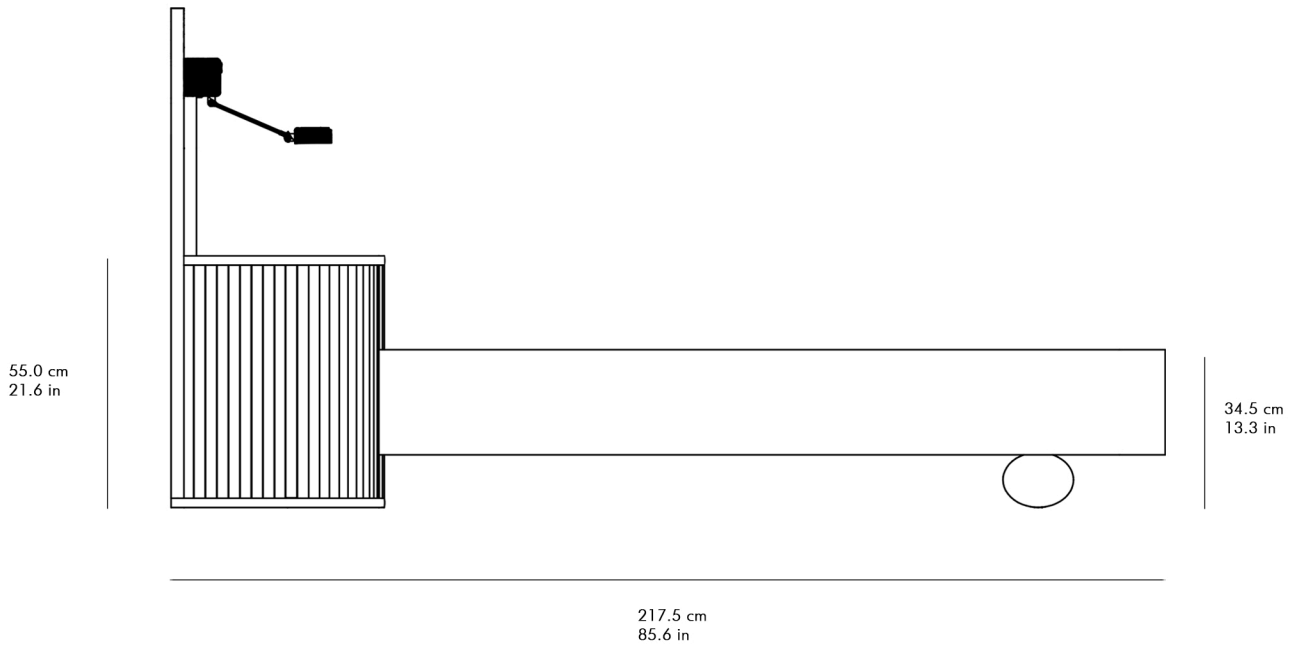

PIERRE_AUGUSTIN_ROSE

PATTY BED

109.0 cm
42.9 in

267.5 cm
105.3 in

217.5 cm
85.6 in

168.0 cm
66.1 in

For the dimensions mentioned above, consider a mattress of 160x200 cm - 63x79 in.