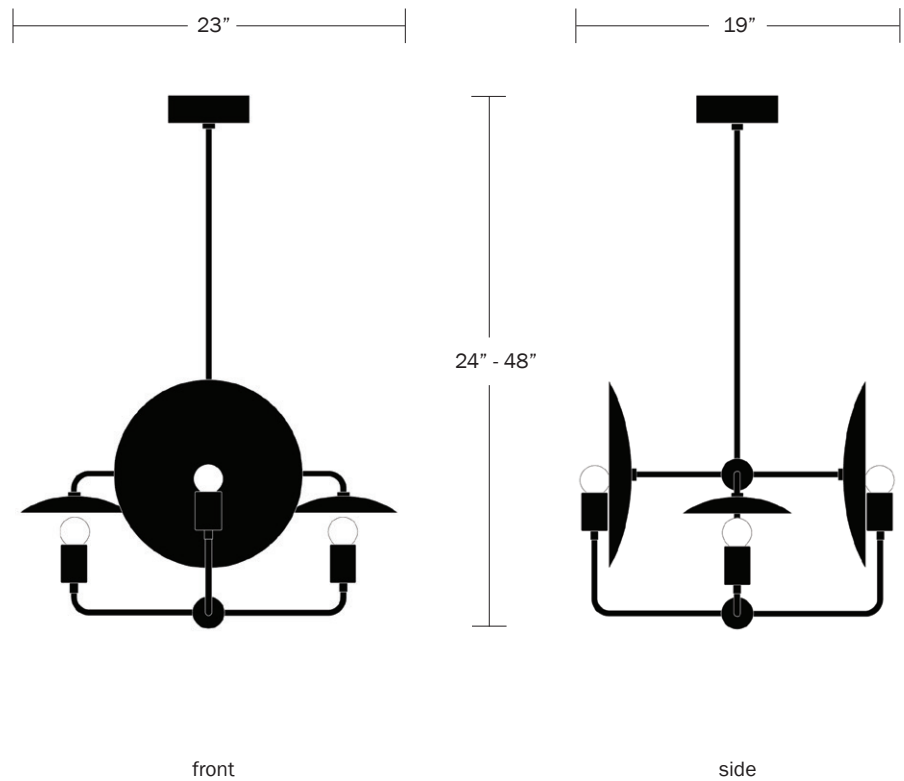

WORKSTEAD

ORBIT CHANDELIER

hardwired

Description

The ORBIT CHANDELIER introduces an elevated field of light and reflection to the ORBIT Collection. A constellation of radiant spun-metal discs bends light in four directions, for an ambient room-wide glow, with focused luminosity on objects below.

Available in three standard overall heights. Custom heights available. UL Listed. Damp Rated.

Finish Options

Hewn Brass
Hand Finished Bronze
Brushed Nickel

Dimensions

Small - 24"
Medium - 36"
Large - 48"
Fixture Width - 23"
Depth - 19"
Canopy Diameter - 5"
Custom Heights Available

Weight

15 lbs

Lamp

60 Watt Incandescent Max
(4) Tala Sphere I E12 / E14
5W Dimmable LED Bulbs Included
2" Diameter With Porcelain Finish
40 Watt Equivalent
1100 Total Lumens
2700K Color Temperature
Bulb Life 30,000 Hours
110/120V, E12
220/240V, E14
UL/CE Listed
Damp Rated

front

side