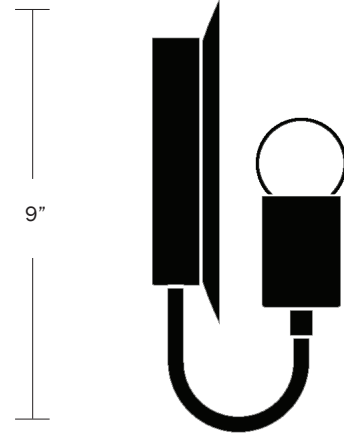

WORKSTEAD

ORBIT ADA SCONCE

hardwired

Description

A fixed version of our classic ORBIT SCONCE, this ADA compliant fixture is perfectly proportioned for any space where a minimal profile is desired. A modern take on an early American candle form, the piece features a radiant disc that amplifies the glow from a single point of light. UL Listed. Damp Rated.

Finish Options

Hewn Brass
Brushed Nickel
Hand Finished Bronze

Dimensions

Overall Fixture Height - 9"
Dish Diameter - 7"
Backplate Diameter - 5"
Overall Fixture Depth - 4"

Weight

4 lbs

Lamp

60 Watt Incandescent Max
(1) Tala Sphere I E12 / E14
5W Dimmable LED Bulb Included
2" Diameter With Porcelain Finish
40 Watt Equivalent
325 Lumens
2700K Color Temperature
Bulb Life 30,000 Hours
110/120V, E12
220/240V, E14
UL/CE Listed
Damp Rated

front