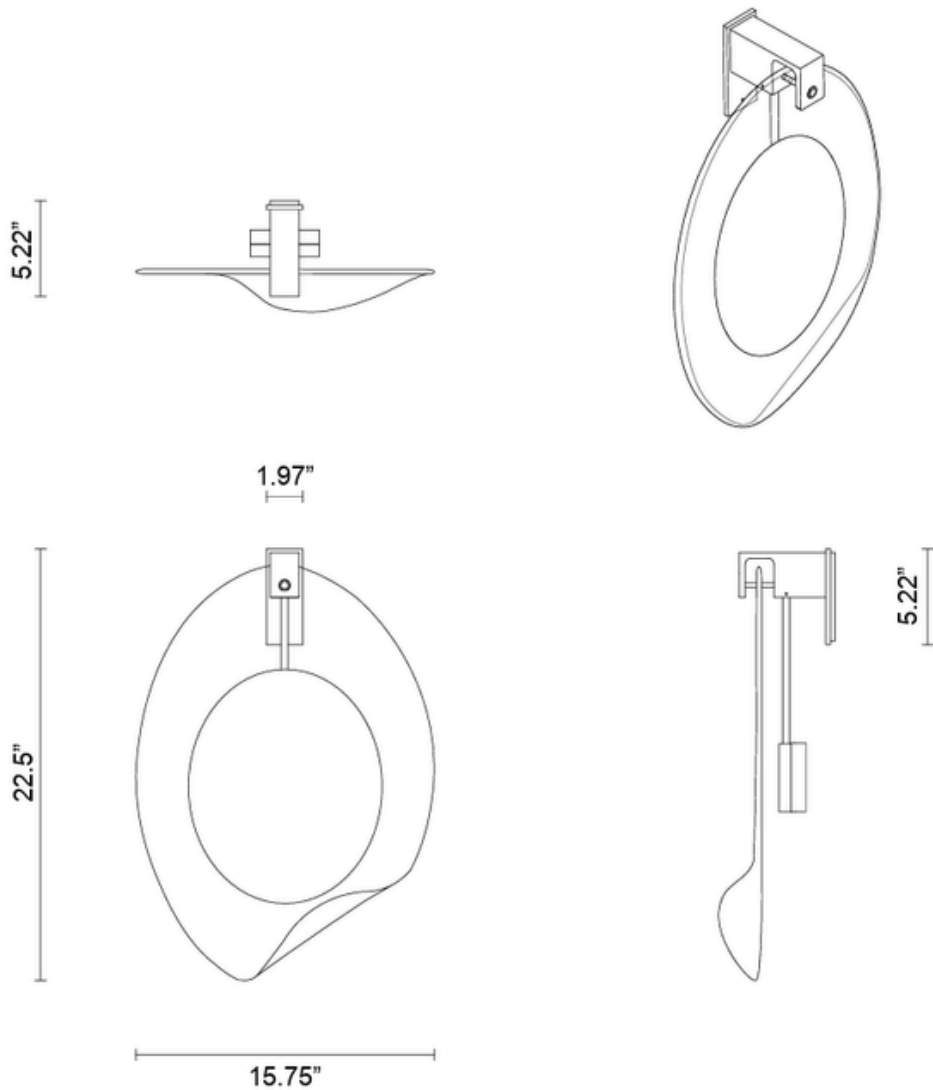

OVOLO COLLECTION
WALL SCONCE

25V3

ABOUT

Ovolò is a sculptural form that typifies the artistry of Articolo's design philosophy. The striking organic glass form, mouth-blown in Murano, Italy is coupled with a handcrafted bespoke lock and key detail.

*Please note: Shade dimensions inclusive of overall height may vary marginally due to the nature of mouth blown glass.

LEAD TIME

8 - 10 weeks

LIGHT SOURCE

8.4W LED board
700mA 12Vf CC
2700K warm white
800 total lumen output
Dimmable (upon request)

INSTALLATION

Supplied with external driver and mounting plate to fit 4.0 square Jbox

WEIGHT

22 lb

FITTING FINISHES

Brass
Satin Nickel
Black Electroplate
Bronze*

* As Bronze is a hand applied finish the depth of colour will vary