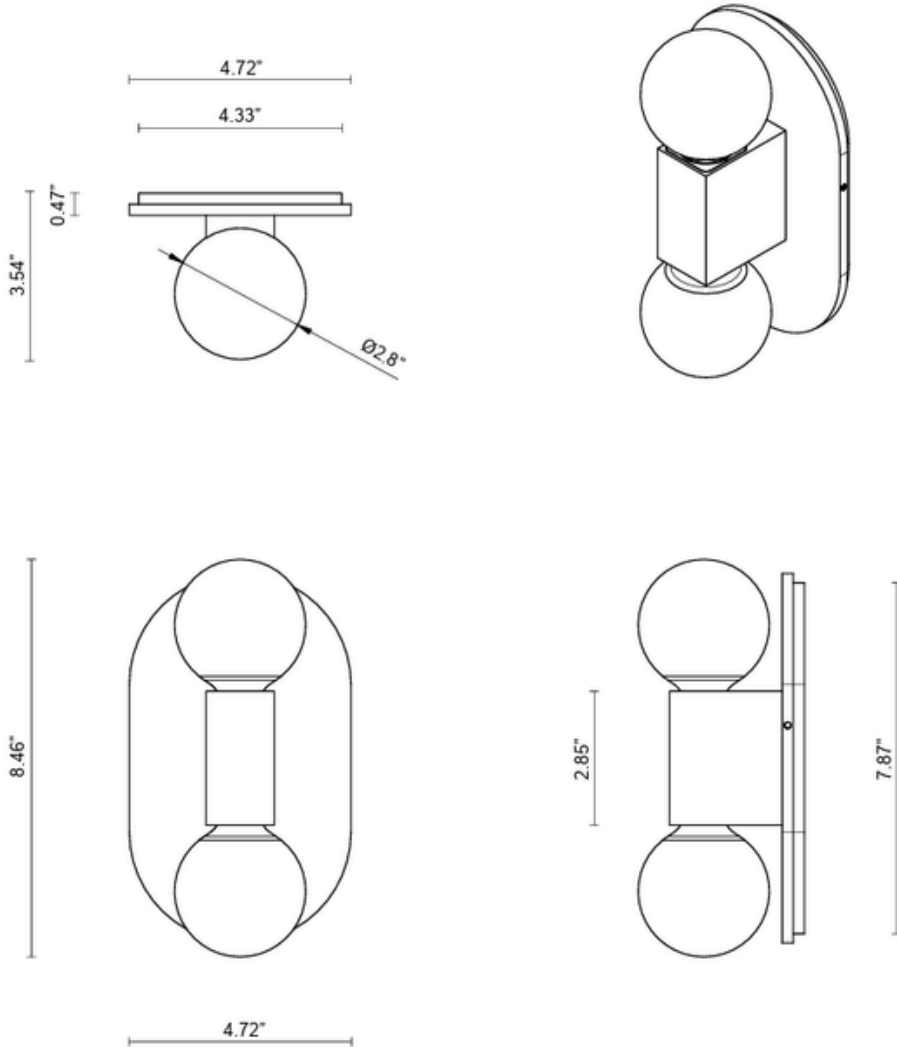

ORO COLLECTION

DOUBLE WALL SCONCE

24V2

ABOUT ORO

Step into a world where luxury and artistry intertwine, where light dances with golden hues, and every detail is meticulously crafted by artisan hands.

LEAD TIME

8 - 10 weeks

LIGHT SOURCE

2 x 2.4W LED Board 200mA
2700K warm white
400 total lumen output
Dimmable

INSTALLATION

Supplied with external driver and mounting plate to fit 4.0 square Jbox

WEIGHT

6.6 lb

CERTIFICATION STANDARD

UL
ADA compliant

WARRANTY

3 years

FITTING FINISHES

Brass
Bronze*

*As Bronze is a hand applied finish, the depth of colour will vary