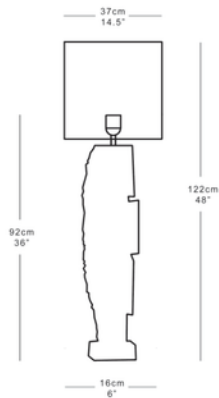

GARDE

ORIGIN TABLE LAMP

The Mythic Lamp Series is a new collection of handmade sculptural lamps, inspired by the mythic power of Britain's ancient cultural and physical landscape.

Shown in Dark Bronze with 14.5" grey cotton shade.

Dimensions

Height 92cm 36" excluding shade

Width 16cm 6"

Depth 16cm 6"

Weight 19kg 42lbs

Recommended shade: 37x36cm 14.5x14"

Materials & Finishes

Hand made in cold cast bronze,
cold cast dark bronze,
cast white marble.

Dimming

Yes

Lamping

E26 LED Max 12W 120V

Signed by artist Martin Huxford,
in a numbered Limited Edition of 50 pieces.

Handmade in England