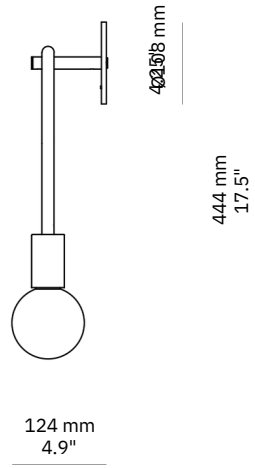

Only U small

Material
Brass

Finishes
Brushed, Aged, Bronzed, Polished, Plated or Coated

Lamp
ø 95 mm Opal

Weight
1kg

US / Canada
Lamp: 2x 120V E26 Opal LED
Lamp Specs: 2700K, 8W, 750 lm
Dimming: ELV (DALI and 0/1-10V available)

Junction Box Compatibility
Suits 3.5" or 4" Octagonal Box *

* See end of document for information

BRUSHED BRASS

BRONZED BRASS

AGED BRASS

MATTE BLACK

CHROME PLATED

POLISHED BRASS