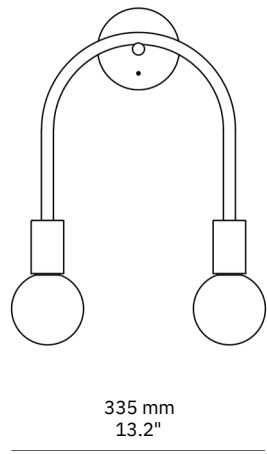

Only U small

Material
Brass

Finishes
Brushed, Aged, Bronzed, Polished, Plated or Coated

Lamp
ø 95 mm Opal

Weight
1kg

US / Canada
Lamp: 2x 120V E26 Opal LED
Lamp Specs: 2700K, 8W, 750 lm
Dimming: ELV (DALI and 0/1-10V available)

Junction Box Compatibility
Suits 3.5" or 4" Octagonal Box *

* See end of document for information

BRUSHED BRASS

BRONZED BRASS

AGED BRASS

MATTE BLACK

CHROME PLATED

POLISHED BRASS