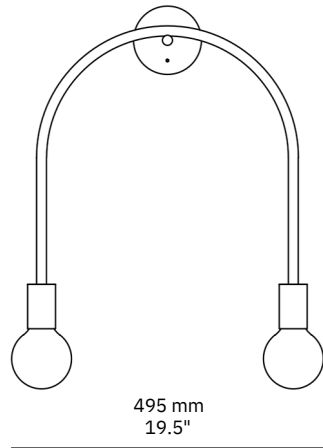

Only U large

Material
Brass

Finishes
Brushed, Aged, Bronzed, Polished, Plated or Coated

Lamp Shell
ø 95 mm Opal glass

Weight
1.5kg

US / Canada
Lamp: 2x 120V E26 Opal LED
Lamp Specs: 2700K, 8W, 750 lm
Dimming: ELV (DALI and 0/1-10V available)

Junction Box Compatibility
Suits 3.5" or 4" Octagonal Box *

* See end of document for information

BRUSHED BRASS

BRONZED BRASS

AGED BRASS

MATTE BLACK

CHROME PLATED

POLISHED BRASS