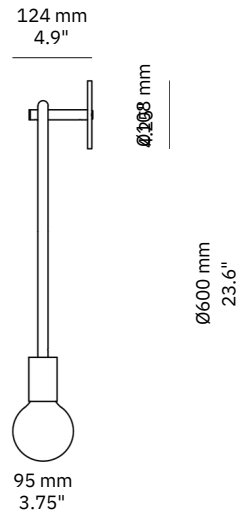

Only U large

Material
Brass

Finishes
Brushed, Aged, Bronzed, Polished, Plated or Coated

Lamp Shell
ø 95 mm Opal glass

Weight
1.5kg

US / Canada
Lamp: 2x 120V E26 Opal LED
Lamp Specs: 2700K, 8W, 750 lm
Dimming: ELV (DALI and 0/1-10V available)

Junction Box Compatibility
Suits 3.5" or 4" Octagonal Box *

* See end of document for information

BRUSHED BRASS

BRONZED BRASS

AGED BRASS

MATTE BLACK

CHROME PLATED

POLISHED BRASS