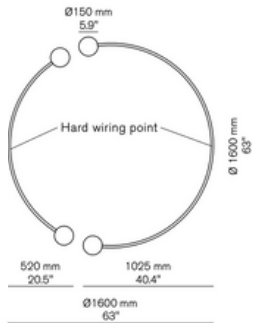

Oddments Single Ring