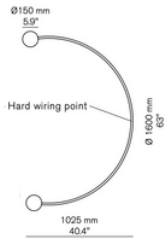

Oddments Single Arc (Ø 1100 / 1600, Size Short / Long)