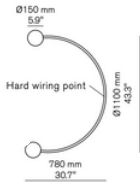

Oddments Single Arc (Ø 1100 / 1600, Size Short / Long)