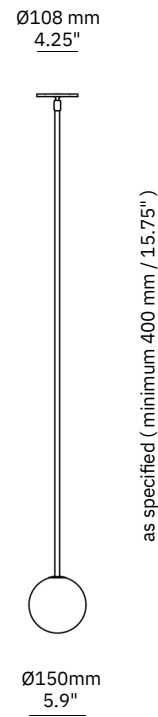

Oddball

Material
Brass

Finishes
Brushed, Aged, Bronzed, Polished, Plated or Coated

Blown Glass Shell
ø150 or ø200 mm Opal

Weight
Approx 1.5kg

US / Canada
Lamp: 120V G9 LED
Lamp Specs: 2700K, 4.5W, 450 lm
Dimming: ELV (DALI and 0/1-10V available)

Junction Box Compatibility
Suits 3.5" or 4" Octagonal Box *

* See end of document for information

BRUSHED BRASS

BRONZED BRASS

AGED BRASS

MATTE BLACK

CHROME PLATED

POLISHED BRASS