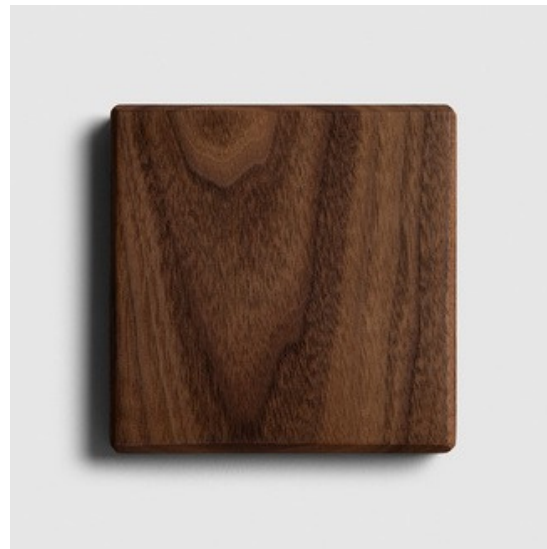

GARDE

LUTECA MATERIALS + FINISHES

MODERNIST
Solid Walnut or Ash, Walnut Tint
Ultra-Matte Varnish

ORGANIC
Oak
Ultra Matte Varnish

BLACK
Ash
Ebony Stain, 5 Sheen Varnish