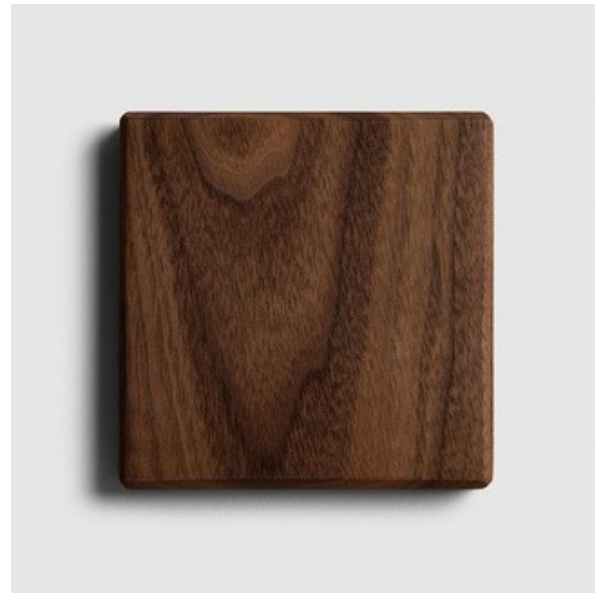

GARDE

LUTECA MATERIALS + FINISHES

MODERNIST
Solid Walnut or Ash, Walnut Tint
Ultra-Matte Varnish

ORGANIC
Oak
Ultra Matte Varnish

BLACK
Ash
Ebony Stain, 5 Sheen Varnish