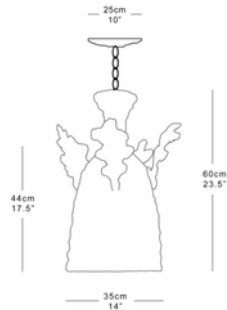

Shown in Plaster White.

Dimensions

Tall

Height 74cm 29"
Diameter 35cm 14"
Weight 13kg 29lbs

Short

Height 60cm 23.5"
Diameter 35cm 14"
Weight 12kg 27lbs

Finishes

Plaster White

Materials

Hand-cast Jesmonite

Dimming

Yes

Lamping

E26 LED Max 12W 120V

Unique sculpture individually hand crafted.

Handmade in England

TALL

SHORT

GARDE

CEILING FITTING

GARDE

OAKLEAF PENDANT
Ceiling Fixing