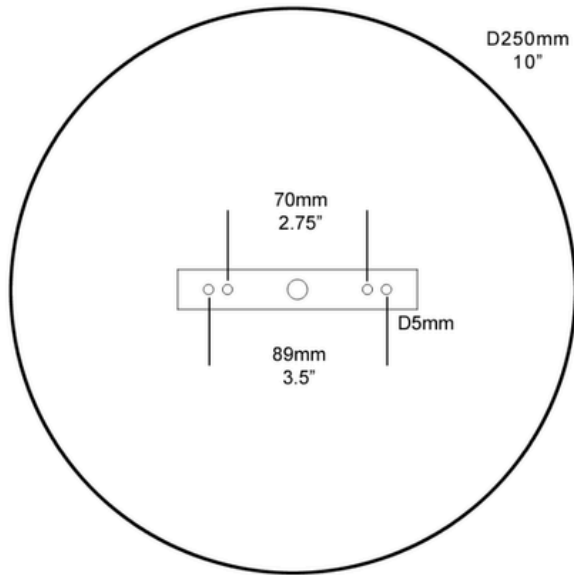

Shown in Plaster White.

Dimensions

Tall

Height 74cm 29"
Diameter 35cm 14"
Weight 13kg 29lbs

Short

Height 60cm 23.5"
Diameter 35cm 14"
Weight 12kg 27lbs

Finishes

Plaster White

TALL

SHORT

GARDE

CEILING FITTING

GARDE

OAKLEAF PENDANT
Ceiling Fixing