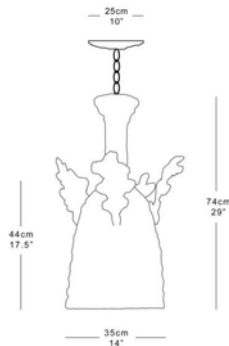

Shown in Plaster White.

Dimensions

Tall

Height 74cm 29"
Diameter 35cm 14"
Weight 13kg 29lbs

Short

Height 60cm 23.5"
Diameter 35cm 14"
Weight 12kg 27lbs

Finishes

Plaster White

Materials

Hand-cast Jesmonite

Dimming

Yes

Lamping

E26 LED Max 12W 120V

Unique sculpture individually hand crafted.

Handmade in England

TALL

SHORT

GARDE

CEILING FITTING

GARDE

OAKLEAF PENDANT
Ceiling Fixing