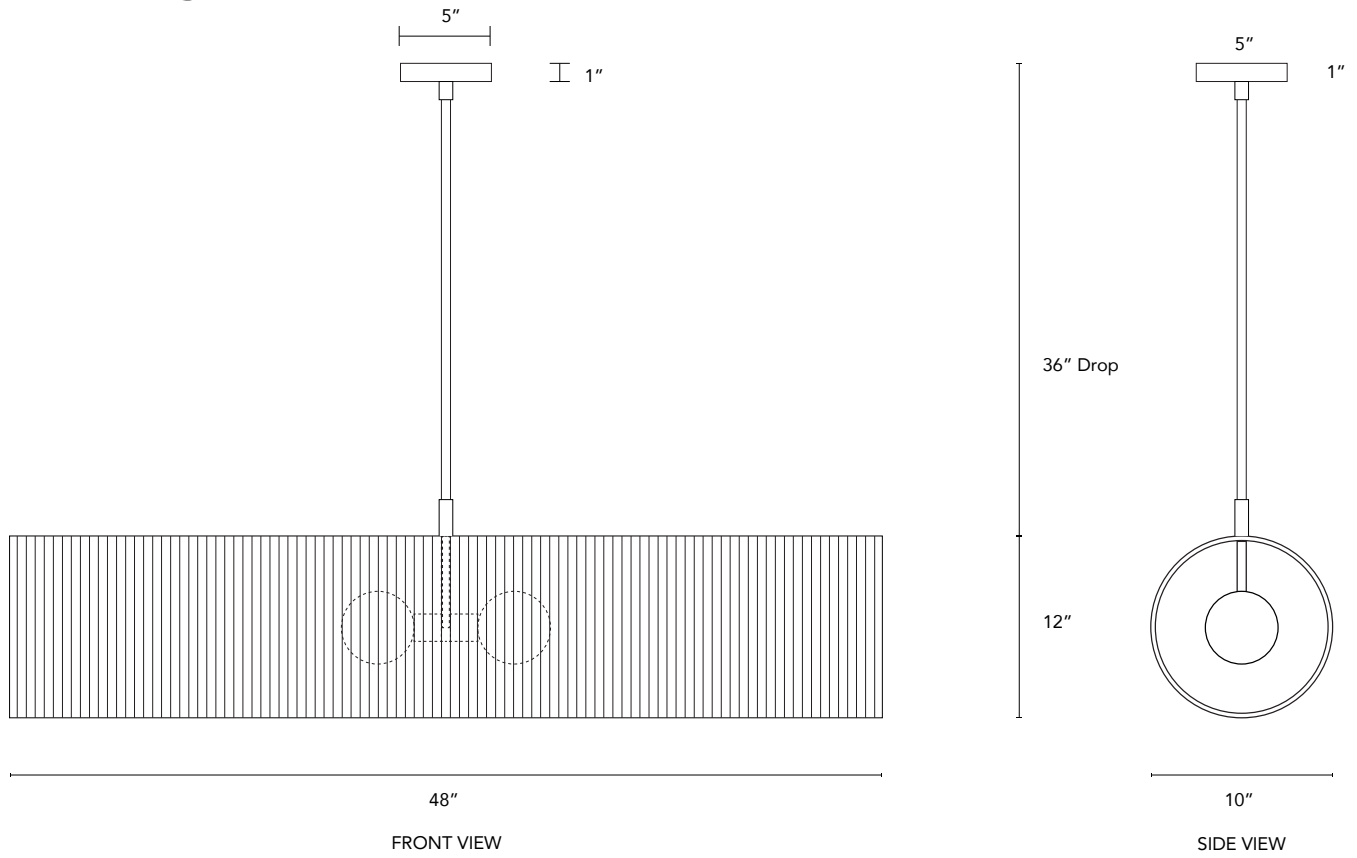

Notos Light No. 1

METAL FINISH OPTIONS

BLACK

STEEL

BRUSHED

NICKLE

BRUSHED

BRASS