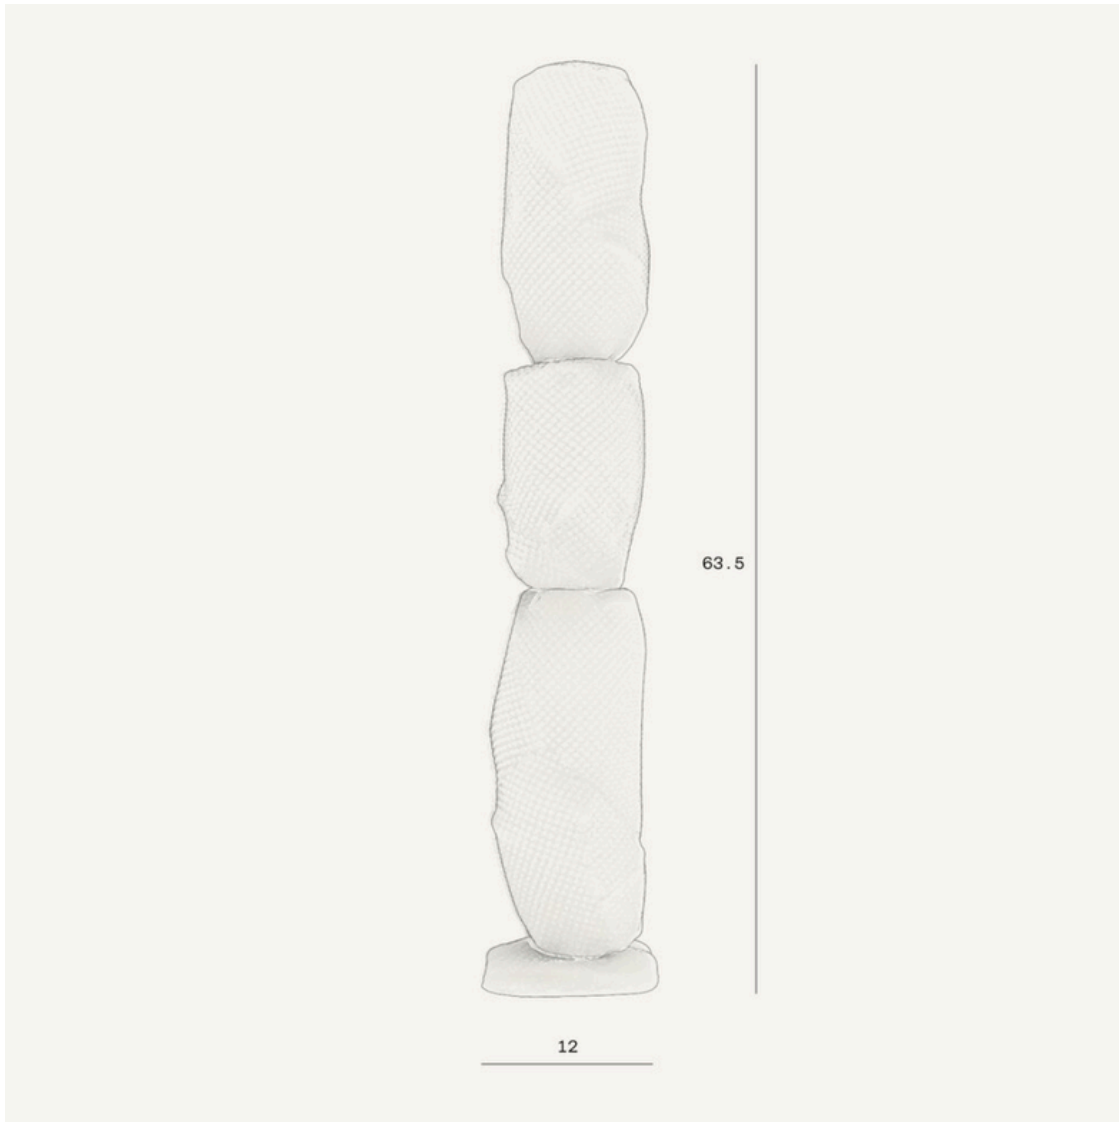

# GARÐE

NOKORI SAN TRIO FLOOR - CAST BASE

**DIMENSIONS**  
W12" X D11.5" X H63.5"

**DIMMABLE**  
YES

**LIGHT SOURCE  
(INCLUDED)**  
PROPRIETARY NOKORI  
LED, 38W, 3648 LUMENS,  
2700K WARM WHITE.  
CRI>95.