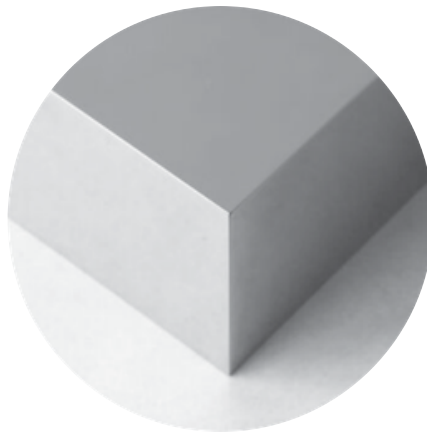

GARDE

FINISHES

BRUSHED BRASS

BRUSHED BRONZE

BLACKENED BRASS

BRUSHED NICKEL

POLISHED NICKEL

GARDE

NOKORI SAN TRIO FLOOR - BLOCK BASE

DIMENSIONS
W11.5" X D11.5" X H66"

DIMMABLE
YES

**LIGHT SOURCE
(INCLUDED)**
PROPRIETARY NOKORI
LED, 38W, 3648 LUMENS,
2700K WARM WHITE.
CRI>95.

LEAD TIME
10-14 WORKING WEEKS