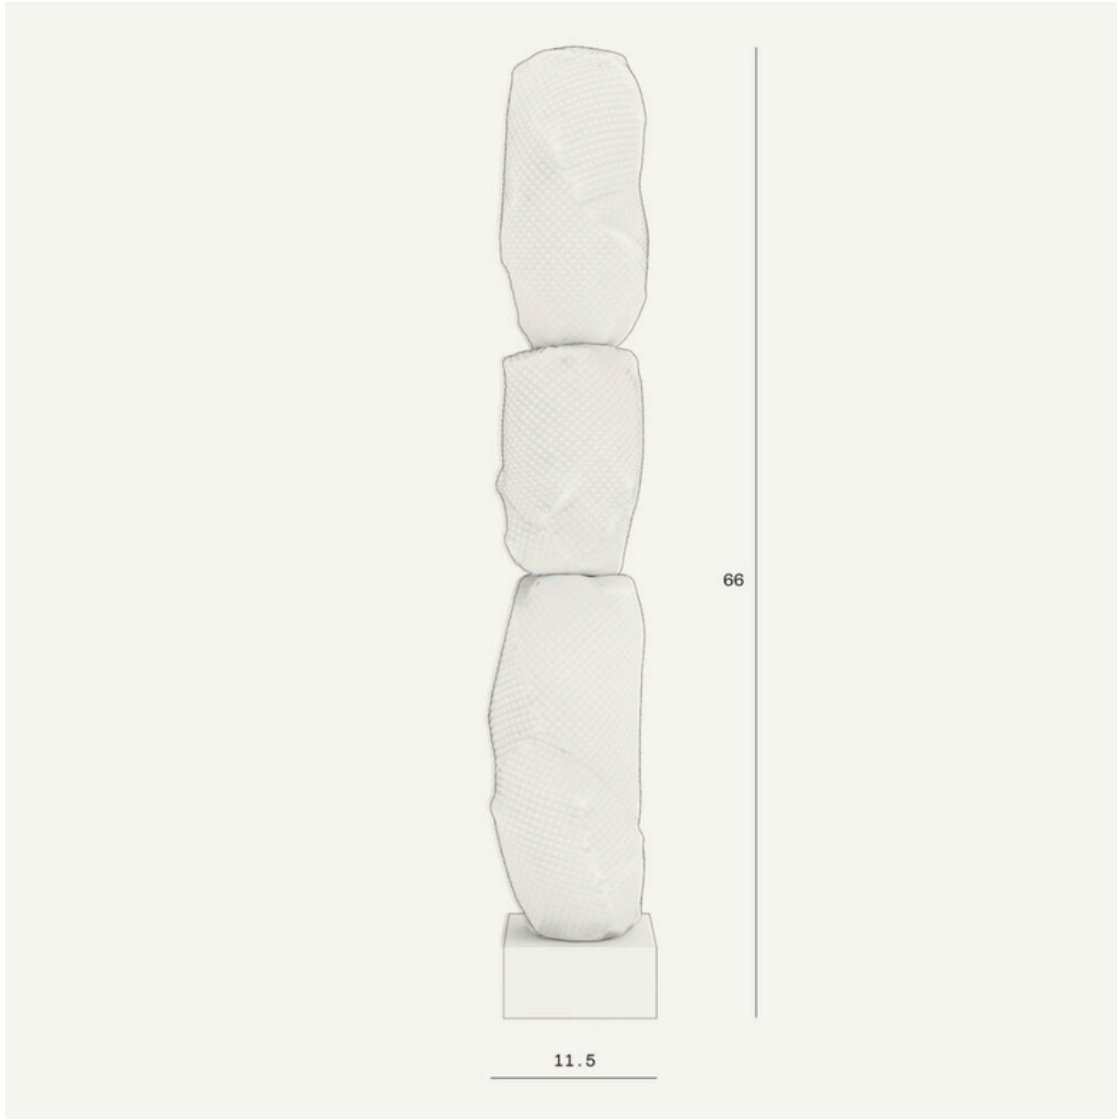

NOKORI SAN TRIO FLOOR - BLOCK BASE

DIMENSIONS
W11.5" X D11.5" X H66"

DIMMABLE
YES

**LIGHT SOURCE
(INCLUDED)**
PROPRIETARY NOKORI
LED, 38W, 3648 LUMENS,
2700K WARM WHITE.
CRI>95.

LEAD TIME
10-14 WORKING WEEKS