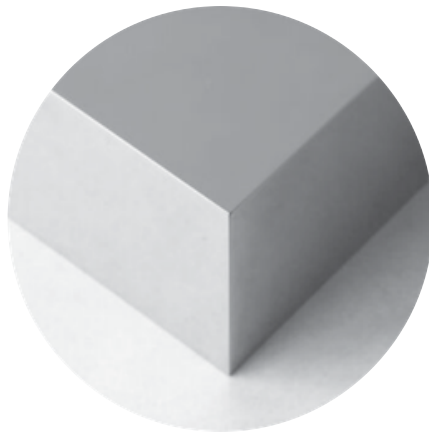

GARDE

FINISHES

BRUSHED BRASS

BRUSHED BRONZE

BLACKENED BRASS

BRUSHED NICKEL

POLISHED NICKEL

GARDE

PEBBLE FINISHES

POLISHED GOLD

POLISHED ALUMINIUM

BLACKENED ALUMINIUM

GARÐE

NOKORI NI TALL FLOOR - BLOCK BASE

DIMENSIONS
W16" X D16.5" X H35"

DIMMABLE
YES