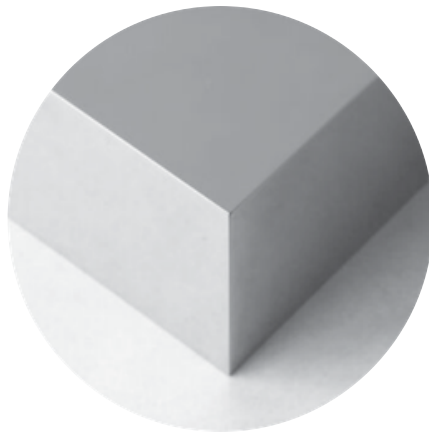

GARDE

FINISHES

BRUSHED BRASS

BRUSHED BRONZE

BLACKENED BRASS

BRUSHED NICKEL

POLISHED NICKEL

GARDE

PEBBLE FINISHES

POLISHED GOLD

POLISHED ALUMINIUM

BLACKENED ALUMINIUM

GARÐE

NOKORI NI HIGH TABLE - BLOCK BASE

DIMENSIONS
W13" X D12.5" X H21.5"

DIMMABLE
YES