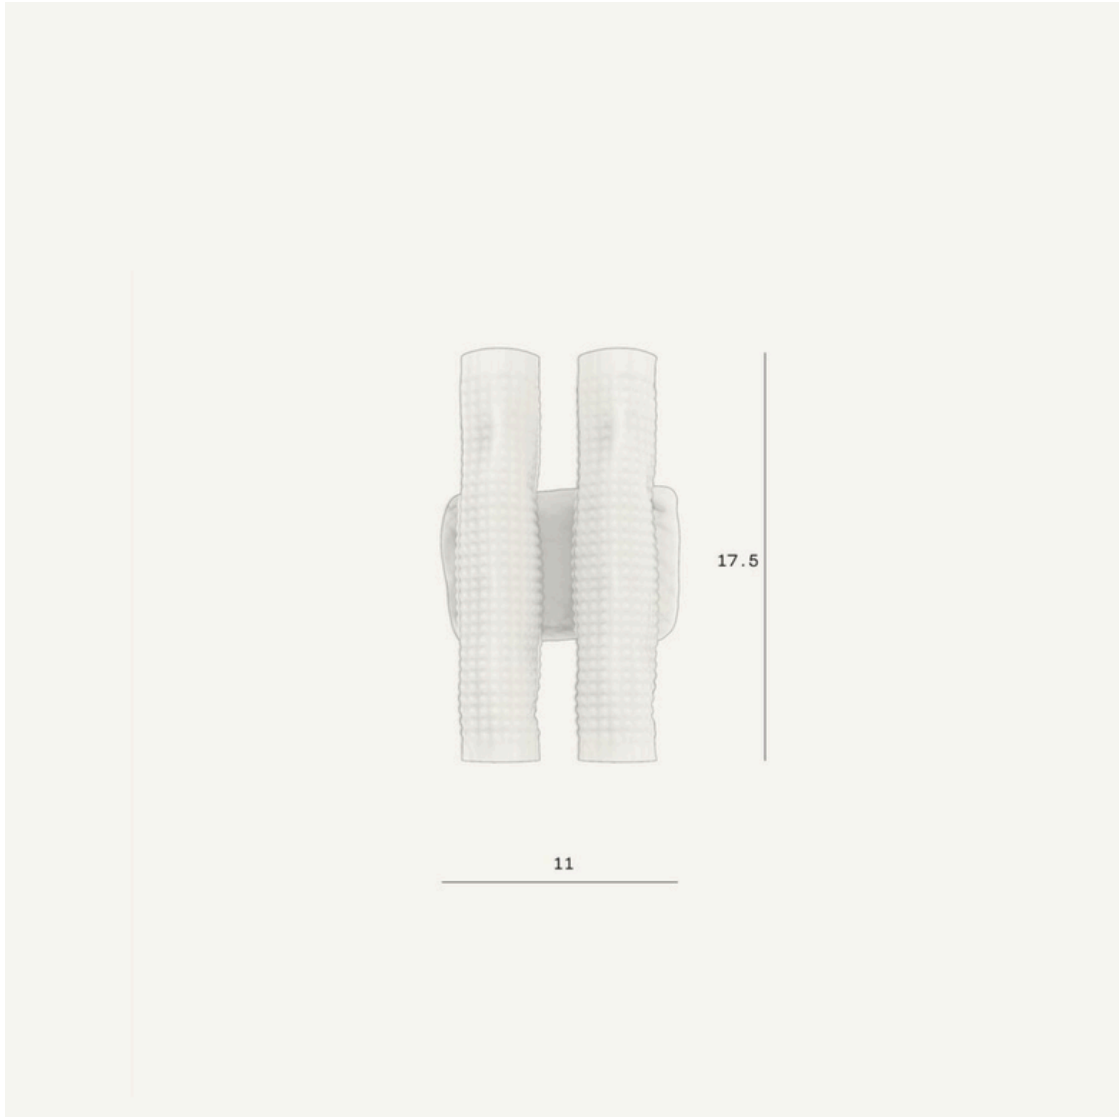

GARDE

FINISHES

POLISHED ALUMINIUM

BLACKENED ALUMINIUM

GARDE

PEBBLE FINISHES

POLISHED GOLD

POLISHED ALUMINIUM

BLACKENED ALUMINIUM

GARDE

NOKORI ICHI WALL 45 DUO - CAST BASE

DIMENSIONS
W11" X D4" X H17.5"

DIMMABLE
YES

**LIGHT SOURCE
(INCLUDED)**
PROPRIETARY NOKORI
LED, 24W, 2300 LUMENS,
2700K WARM WHITE.
CRI>95.

LEAD TIME
10-14 WORKING WEEKS