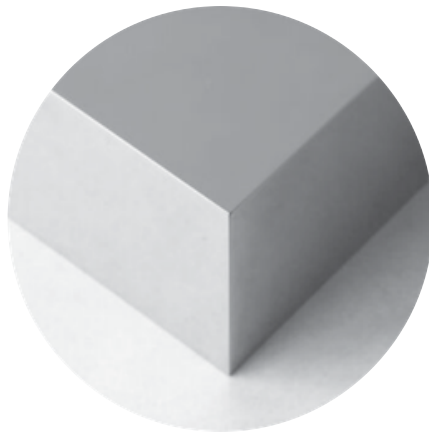

GARDE

FINISHES

BRUSHED BRASS

BRUSHED BRONZE

BLACKENED BRASS

BRUSHED NICKEL

POLISHED NICKEL

GARDE

PEBBLE FINISHES

POLISHED GOLD

POLISHED ALUMINIUM

BLACKENED ALUMINIUM

GARDE

NOKORI ICHI WALL 45 DUO - BLOCK BASE

DIMENSIONS
W9" X D3.5" X H17.5"

DIMMABLE
YES