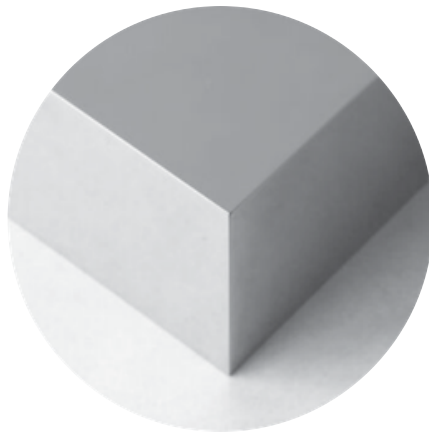

GARDE

FINISHES

BRUSHED BRASS

BRUSHED BRONZE

BLACKENED BRASS

BRUSHED NICKEL

POLISHED NICKEL

GARDE

PEBBLE FINISHES

POLISHED GOLD

POLISHED ALUMINIUM

BLACKENED ALUMINIUM

GARDE

NOKORI ICHI WALL 45 - BLOCK BASE

DIMENSIONS
W3.5" X D3.5" X H17.5"

DIMMABLE
YES