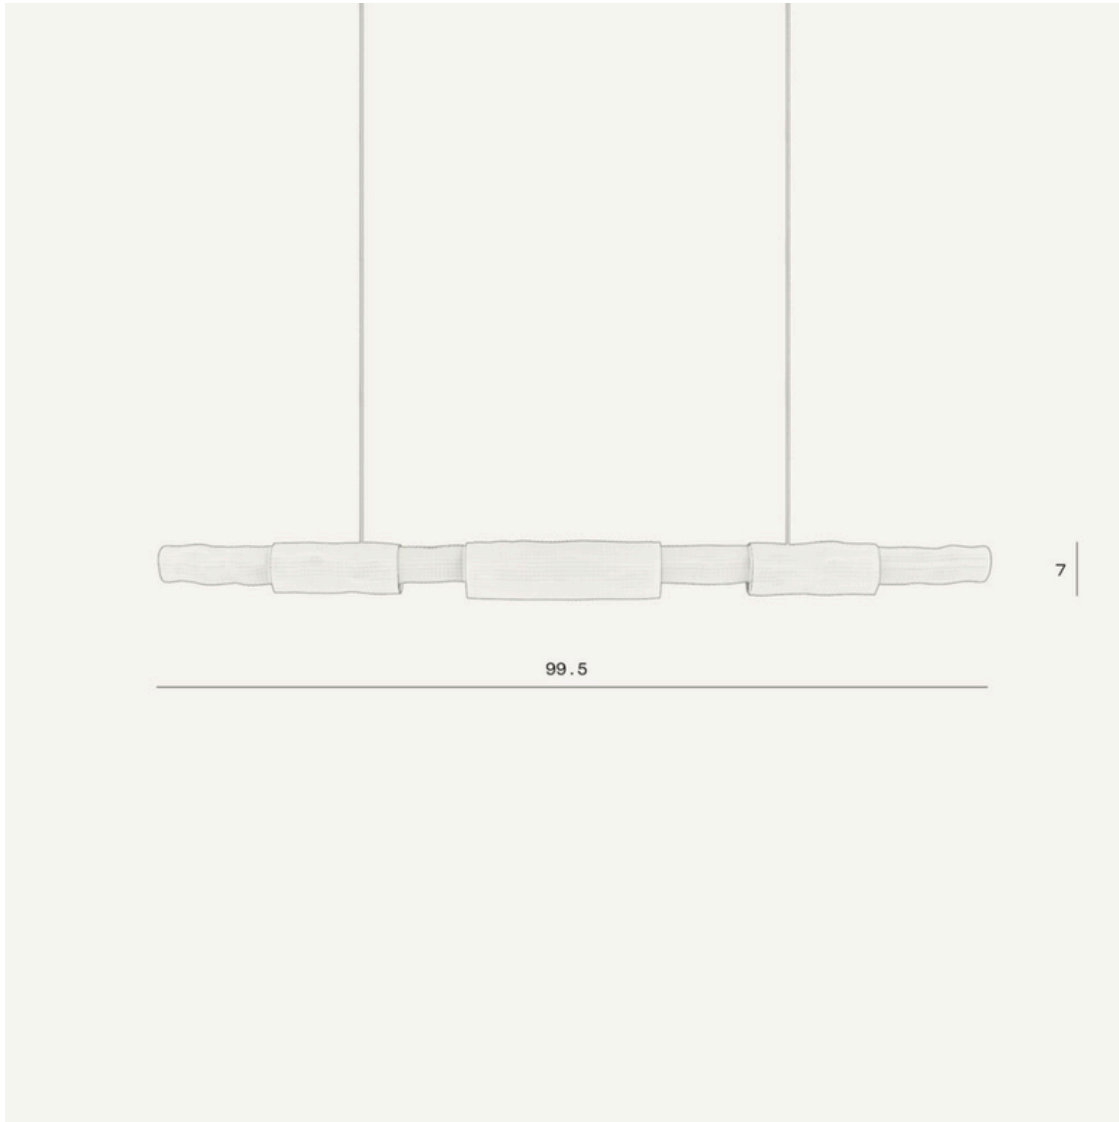

# GARDE

NOKORI ICHI CHANDELIER 250

DIMENSIONS  
W99.5" X D7.0" X H15"

DIMMABLE  
YES

LIGHT SOURCE  
(INCLUDED)  
STRIP LEDS. 102W, 6570  
LUMENS, 2700K WARM  
WHITE. CRI>95.

LEAD TIME  
10-14 WORKING WEEKS