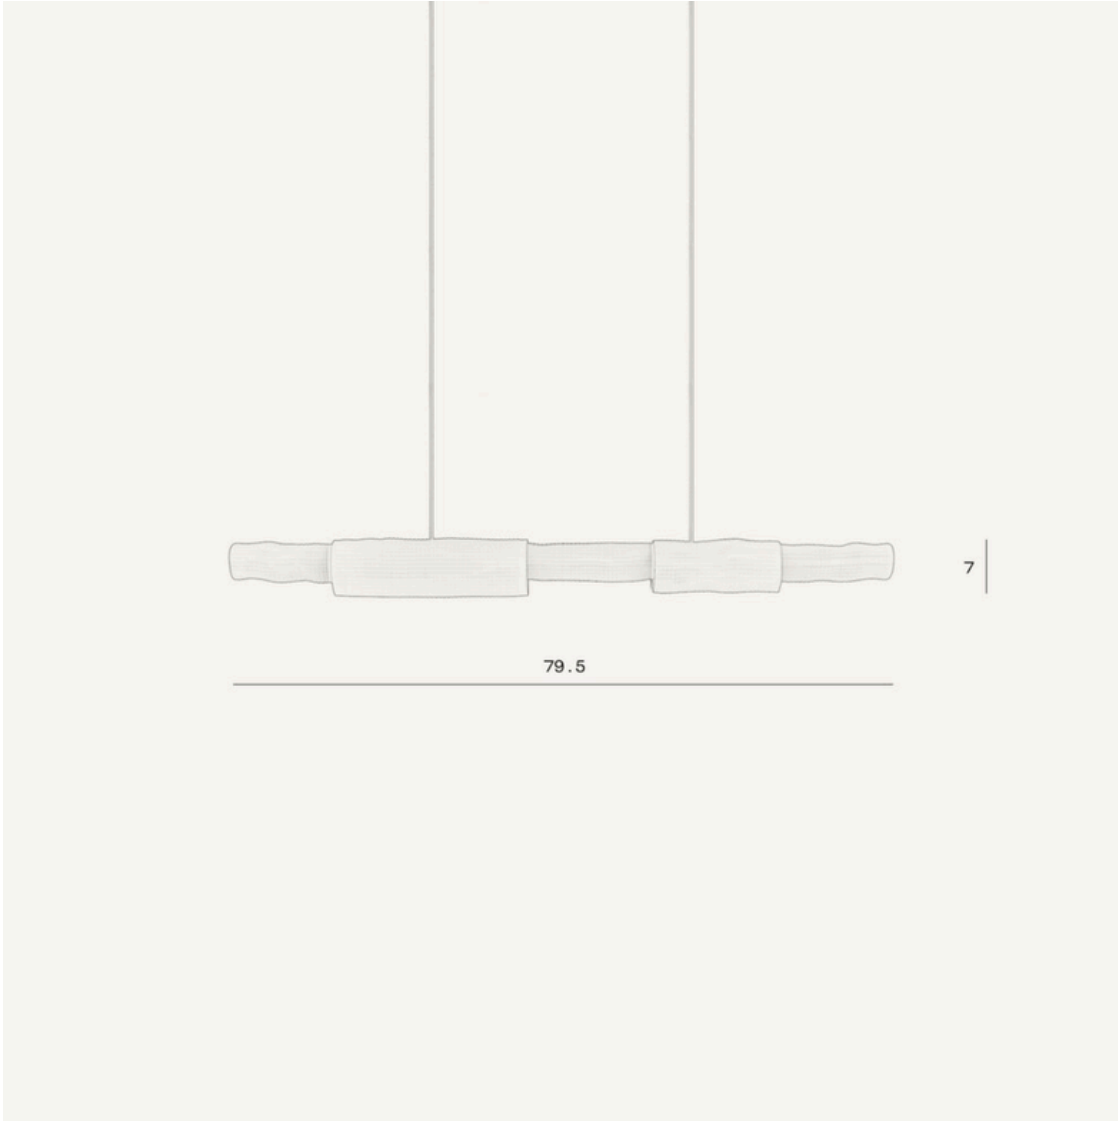

NOKORI ICHI CHANDELIER 210

DIMENSIONS
W79.5" X D7.0" X H15"

DIMMABLE
YES

LIGHT SOURCE
(INCLUDED)
STRIP LEDS. 85W, 5460
LUMENS, 2700K WARM
WHITE. CRI>95.

LEAD TIME
10-14 WORKING WEEKS