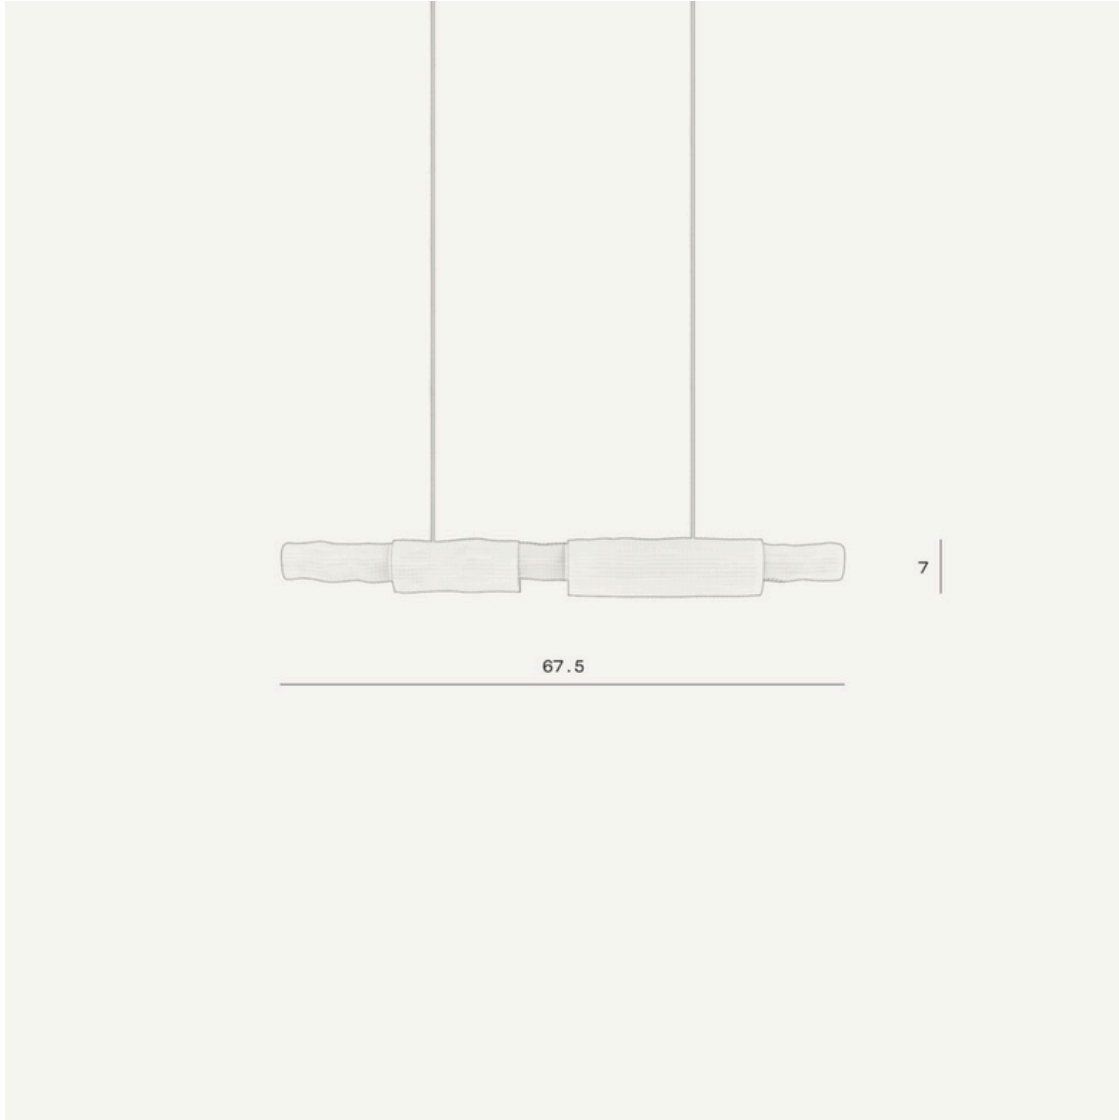

# GARÐE

NOKORI ICHI CHANDELIER 175

DIMENSIONS  
W67.5" X D7.0" X H15"

DIMMABLE  
YES

LIGHT SOURCE  
(INCLUDED)  
STRIP LEDS. 73.5 W,  
4723 LUMENS, 2700K  
WARM WHITE. CRI>95.

LEAD TIME  
10-14 WORKING WEEKS