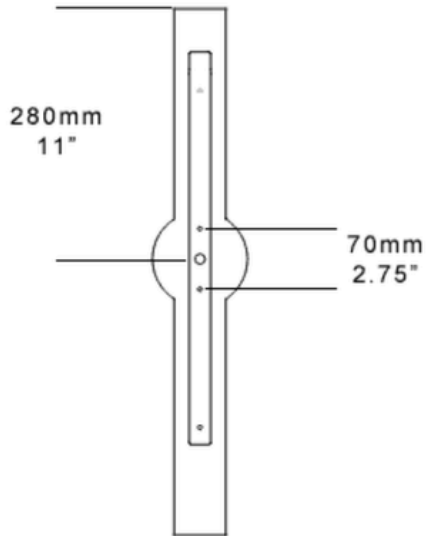

GARDE

NEWLYN WALL SCONCE

The Newlyn plaster white sconce is an ode to summer, to abstraction and to the pleasure of hand sculpted design. Newlyn's repeated organic pattern, and the tactile detail and texture of the piece, lend depth and warmth to an interior.

Dimensions

Height 66cm 26"
Width 20cm 8"
Depth 11cm 4"
Weight 4kg 9lbs

Finishes

Plaster White

Materials

Hand-cast Jesmonite

Dimming

Yes

Lamping

3x G9 LED Max 7W 120V

Handmade in England

GARDE

WALL FITTING

GARDE

NEWLYN WALL SCONCE
Wall fixing