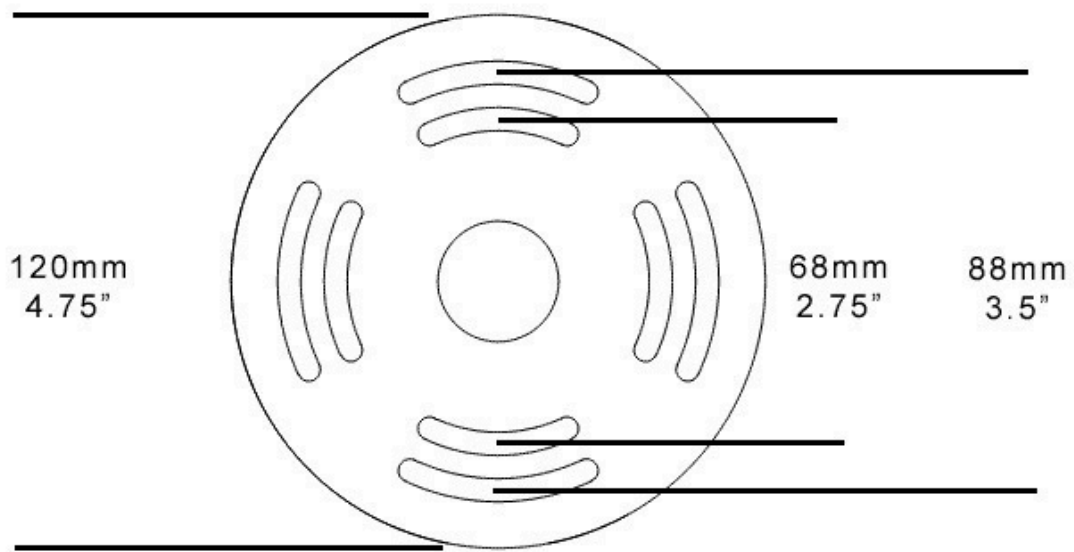

Shown in satin brass with black cotton shade. **Dimensions**

Height 54cm 20"

Width 9.5cm 3.5"

Depth 23cm 9"

Shades 30cm x 9.5cm 12" x 4"

Weight 1kg 2lbs

Finishes

Black with satin brass, antique brass, or bronze details

Materials

Solid brass and powder coated steel.

Dimming

Yes

Lamping

E12 LED 7W Max candle 120V

Handmade in England

WALL FITTING