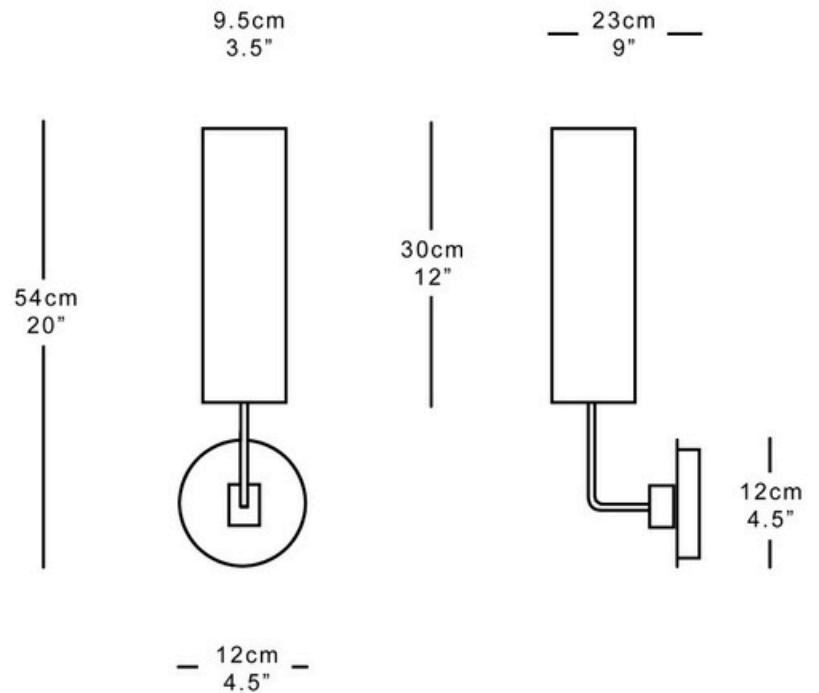

Shown in satin brass with black cotton shade. **Dimensions**

Height 54cm 20"

Width 9.5cm 3.5"

Depth 23cm 9"

Shades 30cm x 9.5cm 12" x 4"

Weight 1kg 2lbs

Finishes

Black with satin brass, antique brass, or bronze details

Materials

Solid brass and powder coated steel.

Dimming

Yes

Lamping

E12 LED 7W Max candle 120V

Handmade in England

WALL FITTING