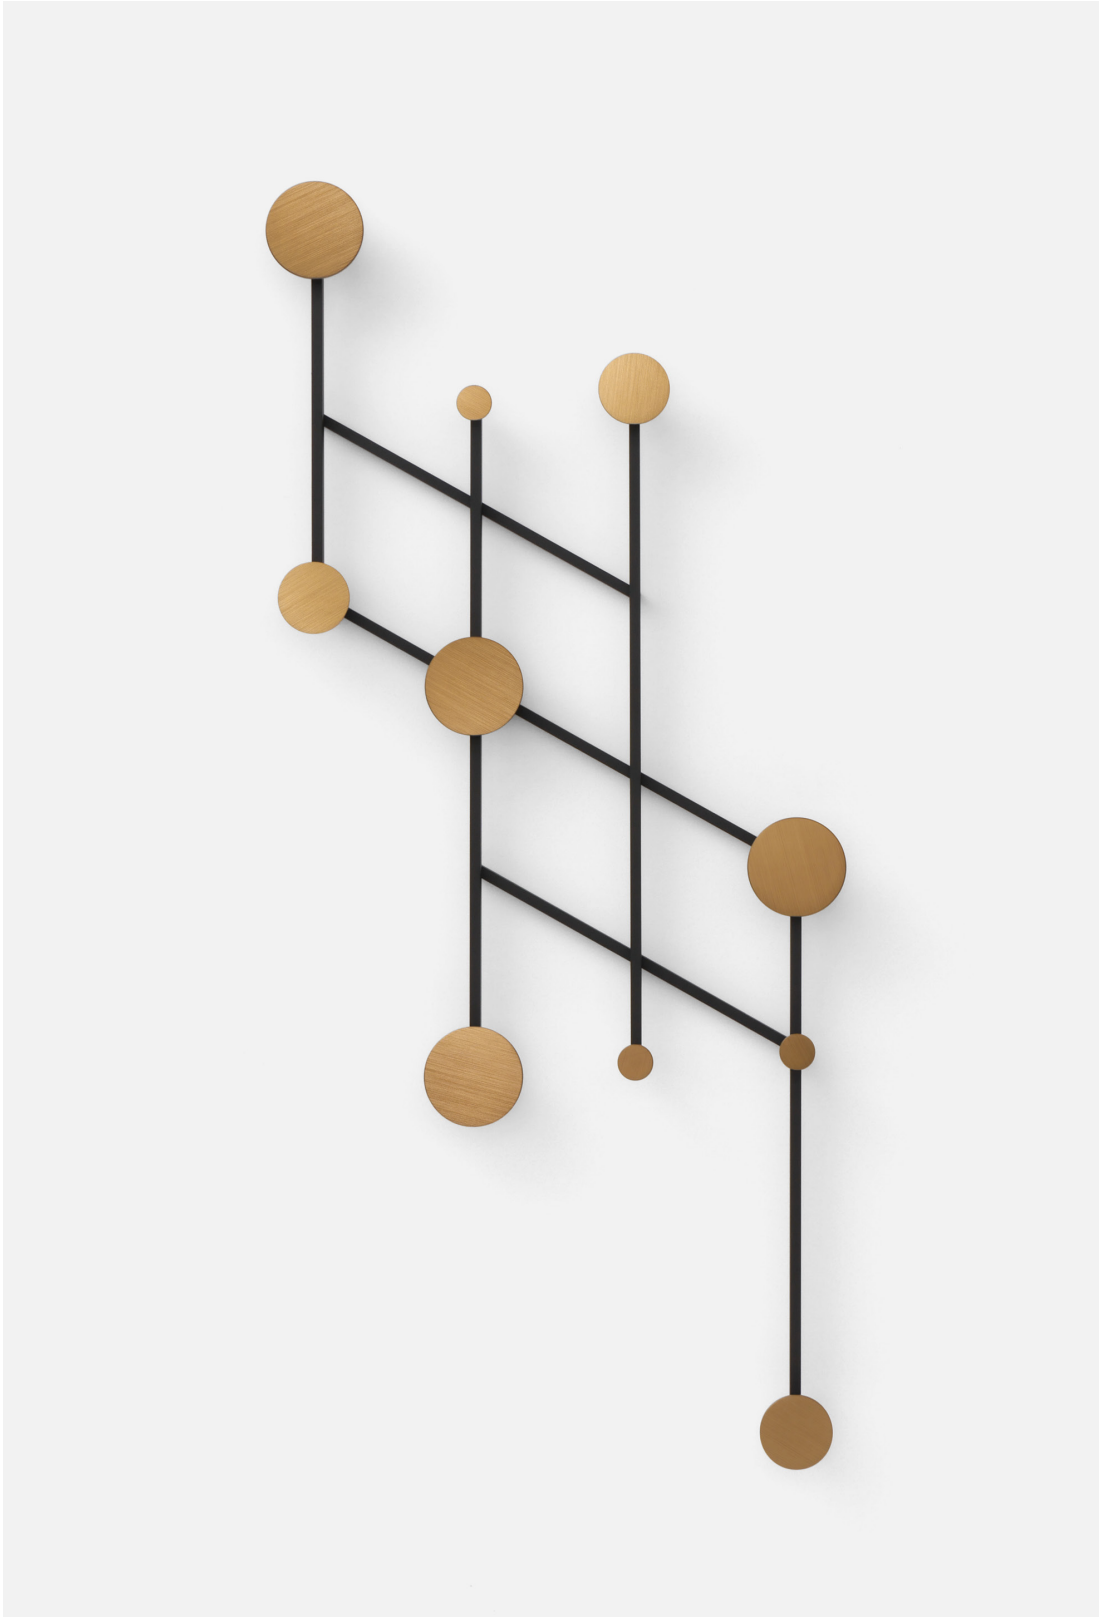

Name	Memoir	A
Typology	Coat rack	
Designer	Jakub Zak	

**Description** An aluminum adjustable coat rack. Inspired by the classic accordion style coat racks. Its strong geometries and black and bronze color palette make for a wall piece that is both decorative and functional. The asymmetrical design adds a playful touch.

16.6

16.1  
18.3

16.1

16.4

18.3

16.6  
18.3

<b>Name</b>	<b>Memoir</b>	<b>C</b>
<b>Material</b>	<b>Powder-coated, textured aluminum</b>	<b>16</b>
<b>Colours</b>	16.1      white	
	16.4      bordeaux	
	16.6      black	
<b>Material</b>	<b>Anodized aluminum</b>	<b>18</b>
<b>Colours</b>	18.3      metal bronze	