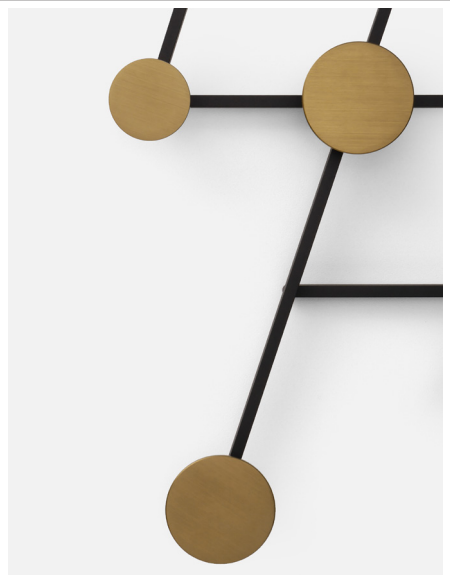

Name	Memoir	A
Typology	Coat rack	
Designer	Jakub Zak	

**Description** An aluminum adjustable coat rack. Inspired by the classic accordion style coat racks. Its strong geometries and black and bronze color palette make for a wall piece that is both decorative and functional. The asymmetrical design adds a playful touch.

16.6

16.1  
18.3

16.1

16.4

18.3

16.6  
18.3

<b>Name</b>	<b>Memoir</b>	<b>C</b>
<b>Material</b>	<b>Powder-coated, textured aluminum</b>	<b>16</b>
<b>Colours</b>	16.1      white	
	16.4      bordeaux	
	16.6      black	
<b>Material</b>	<b>Anodized aluminum</b>	<b>18</b>
<b>Colours</b>	18.3      metal bronze	