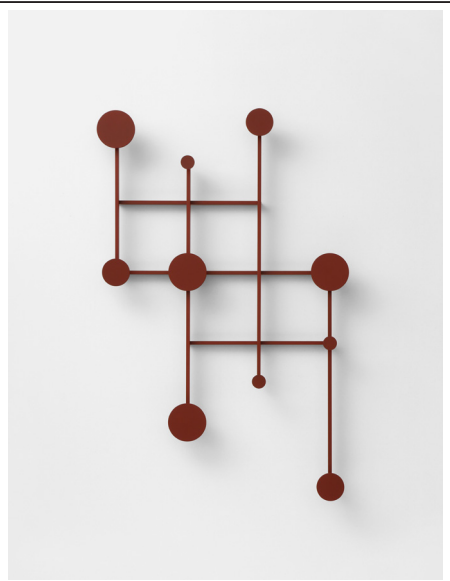

Name	Memoir	A
Typology	Coat rack	
Designer	Jakub Zak	

**Description** An aluminum adjustable coat rack. Inspired by the classic accordion style coat racks. Its strong geometries and black and bronze color palette make for a wall piece that is both decorative and functional. The asymmetrical design adds a playful touch.

16.6

16.1  
18.3

16.1

16.4

18.3

16.6  
18.3

<b>Name</b>	<b>Memoir</b>	<b>C</b>
<b>Material</b>	<b>Powder-coated, textured aluminum</b>	<b>16</b>
<b>Colours</b>	16.1      white	
	16.4      bordeaux	
	16.6      black	
<b>Material</b>	<b>Anodized aluminum</b>	<b>18</b>
<b>Colours</b>	18.3      metal bronze	