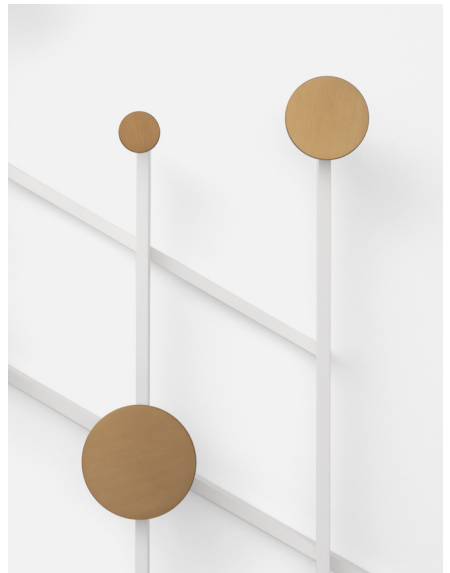

Name	Memoir	A
Typology	Coat rack	
Designer	Jakub Zak	

**Description** An aluminum adjustable coat rack. Inspired by the classic accordion style coat racks. Its strong geometries and black and bronze color palette make for a wall piece that is both decorative and functional. The asymmetrical design adds a playful touch.

16.6

16.1  
18.3

16.1

16.4

18.3

16.6  
18.3

<b>Name</b>	<b>Memoir</b>	<b>C</b>
<b>Material</b>	<b>Powder-coated, textured aluminum</b>	<b>16</b>
<b>Colours</b>	16.1      white	
	16.4      bordeaux	
	16.6      black	
<b>Material</b>	<b>Anodized aluminum</b>	<b>18</b>
<b>Colours</b>	18.3      metal bronze	