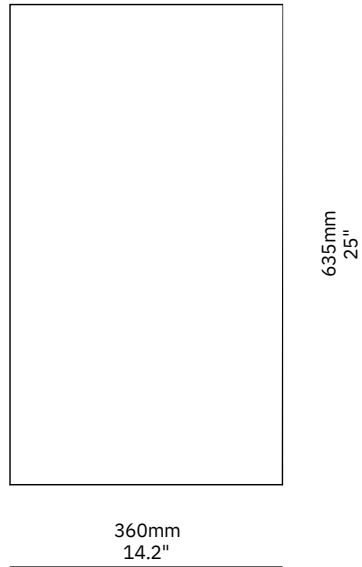

# Me, Myself and I

Material  
Cast Brass

Finish  
Semi-polished

Diffuser  
Opal Plate Glass

US / Canada  
Lamp: 12V LED \*  
Specs: 2700K, 23W, 1800 lm  
Dimming: Trailing Edge, DALI or 0-10V  
\* 12V driver required