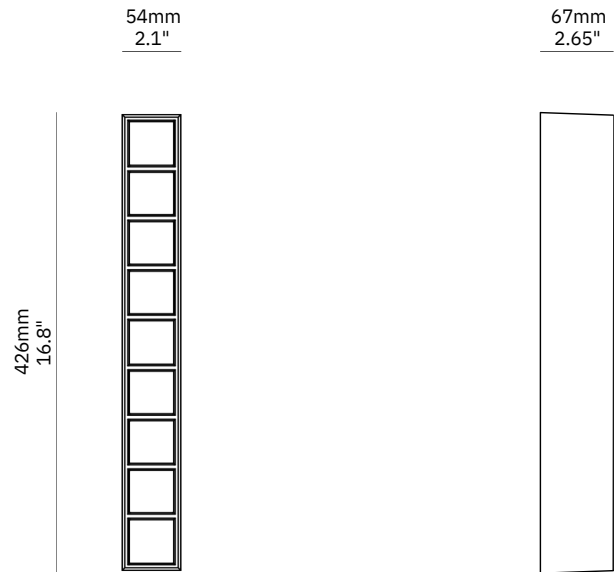

Bruce Alto

Material
Cast Brass

Finish
Semi-polished

Diffuser
Opal Plate Glass

US / Canada
Lamp: 12V LED PCB *
Specs: 2700K, 7W, 1000 lm **
Dimming: Trailing Edge, DALI or 0-10V

* 12V driver required
** Delivered light output lower