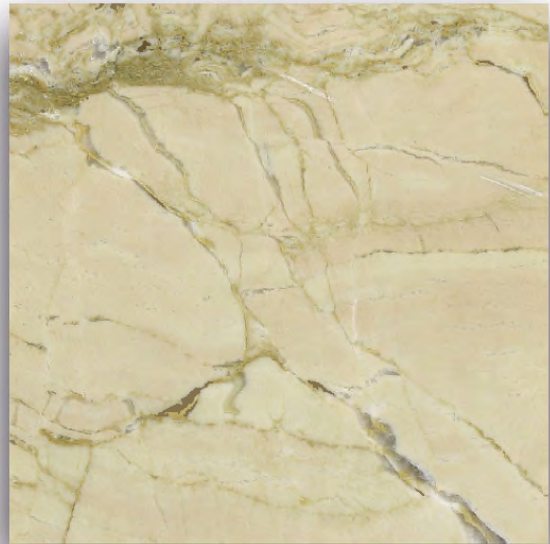

Malgorzata Bany
marble selection range

Disclaimer: please acknowledge that by nature there are no two identical blocks of marble in pattern and richness of colours which is the inherent beauty this material.

R1 crema nuova

R1 fossil green

R1 rosso asiago

R1 giallo reale

R1 Gallo intro

R1 rosa corallo

R2 ebano

R2 jura golden beige

R2 pietra zen

R3 pinta verde

R3 travertino giallo

R3 travertino rosso

R4 bronze amani

R4 monaco light

R4 picasso gold

R4 sahara noir

R4 nero cherry

R4 nero pagoda

R5 rosso alicante

R5 verde acquamarina

R6 rosa portogallo

R6 travertino navona

R7 nero assoluto

R8 statuarietto