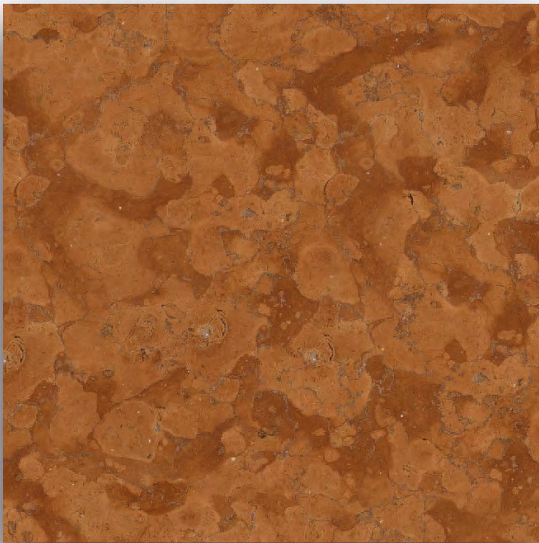

We make every effort to ensure that the selected for production block of marble is as close as possible to the presented below patterns. Still, we do not guarantee precise pattern reproduction and colour saturation.

R1 crema nuova

R1 fossil green

R1 rosso asiago

R1 giallo reale

R1 Gallo intro

R1 rosa corallo

R2 ebano

R2 jura golden beige

R2 pietra zen

R3 pinta verde

R3 travertino giallo

R3 travertino rosso

R4 bronze amani

R4 monaco light

R4 picasso gold

R4 sahara noir

R4 nero cherry

R4 nero pagoda

R5 rosso alicante

R5 verde acquamarina

R6 rosa portogallo

R6 travertino navona

R7 nero assoluto

R8 statuarietto