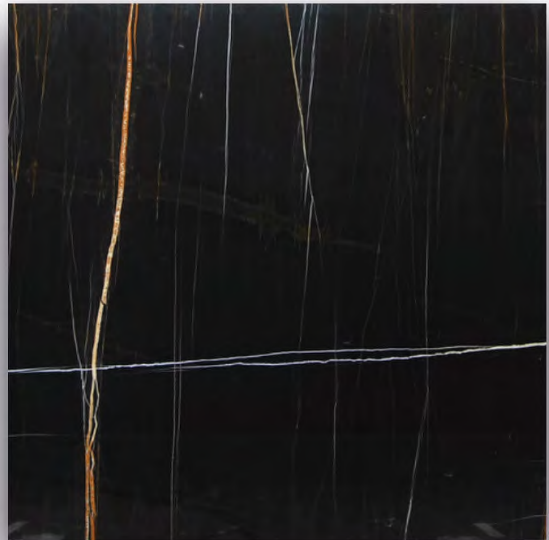

Malgorzata Bany
marble selection range

Disclaimer: please acknowledge that by nature there are no two identical blocks of marble in pattern and richness of colours which is the inherent beauty this material.

R1 crema nuova

R1 fossil green

R1 rosso asiago

R1 giallo reale

R1 Gallo intro

R1 rosa corallo

R2 ebano

R2 jura golden beige

R2 pietra zen

R3 pinta verde

R3 travertino giallo

R3 travertino rosso

R4 bronze amani

R4 monaco light

R4 picasso gold

R4 sahara noir

R4 nero cherry

R4 nero pagoda

R5 rosso alicante

R5 verde acquamarina

R6 rosa portogallo

R6 travertino navona

R7 nero assoluto

R8 statuarietto