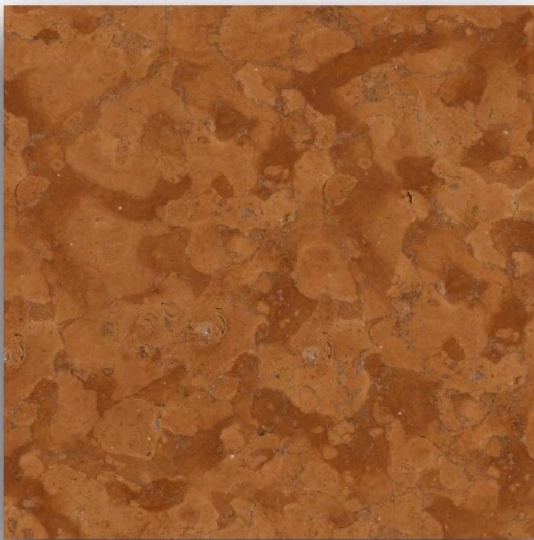

Malgorzata Bany
marble selection range

Disclaimer: please acknowledge that by nature there are no two identical blocks of marble in pattern and richness of colours which is the inherent beauty this material. We make every effort to ensure that the selected for production block of marble is as close as possible to the presented below patterns. Still, we do not guarantee precise pattern reproduction and colour saturation.

R1 crema nuova

R1 fossil green

R1 rosso asiago

R1 giallo reale

R1 Gallo intro

R1 rosa corallo

R2 ebano

R2 jura golden beige

R2 pietra zen

R3 pinta verde

R3 travertino giallo

R3 travertino rosso