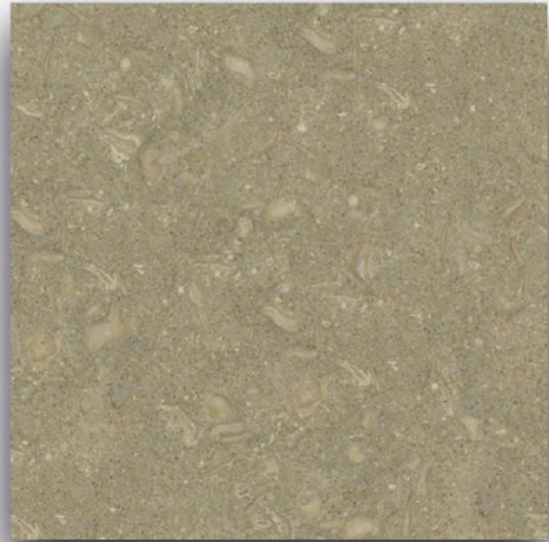

Malgorzata Bany
marble selection range

Disclaimer: please acknowledge that by nature there are no two identical blocks of marble in pattern and richness of colours which is the inherent beauty this material. We make every effort to ensure that the selected for production block of marble is as close as possible to the presented below patterns. Still, we do not guarantee precise pattern reproduction and colour saturation.

R1 crema nuova

R1 fossil green

R1 rosso asiago

R1 giallo reale

R1 Gallo intro

R1 rosa corallo

R2 ebano

R2 jura golden beige

R2 pietra zen

R3 pinta verde

R3 travertino giallo

R3 travertino rosso