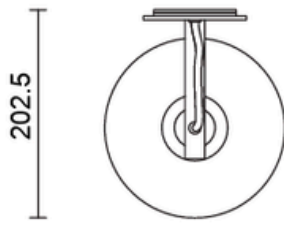

MONI COLLECTION

WALL SCONCE

100

180

256

25V1

ABOUT MONI

Moni is defined by its fluid form created using a handcrafted artisanal technique refined over generations.