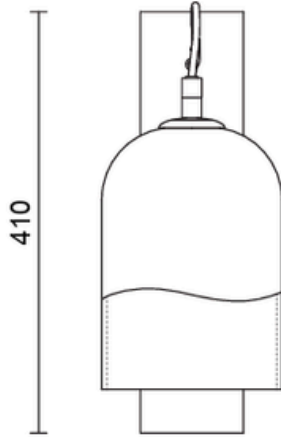

MONI COLLECTION

WALL SCONCE

100

180

256

25V1

ABOUT MONI

Moni is defined by its fluid form created using a handcrafted artisanal technique refined over generations.

LEAD TIME

6 - 8 weeks

LIGHT SOURCE

240V E14 Fancy Round 4W LED
2700K warm white
400 lumens
Dimmable
Lamp included

WEIGHT

4kg

CERTIFICATION

CE/AU