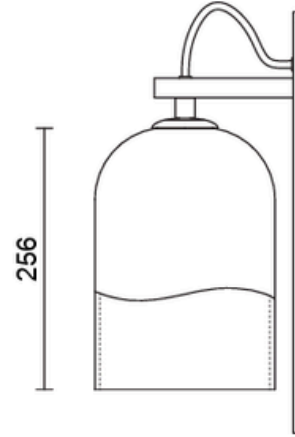

256

25V1

ABOUT MONI

Moni is defined by its fluid form created using a handcrafted artisanal technique refined over generations.

LEAD TIME

6 - 8 weeks

LIGHT SOURCE

240V E14 Fancy Round 4W LED
2700K warm white
400 lumens
Dimmable
Lamp included

WEIGHT

4kg

CERTIFICATION

CE/AU

WARRANTY

3 years

FITTING FINISHES

Black Electroplate
White Powder Coat
White Powder Coat with Brass Arm
Black Powder Coat

SHADE COLOURS

Clear and White

FLEX CORD COLOURS

Black
White
Natural Linen
Mid Grey Linen
Black and White

ACCESSORIES

Accessories, including custom arms, anchoring brackets, and subtle clips, securing pendants and wall sconces in place are available for harsh environments (such as strong wind locations, tropical weather) and ocean-going vessels.