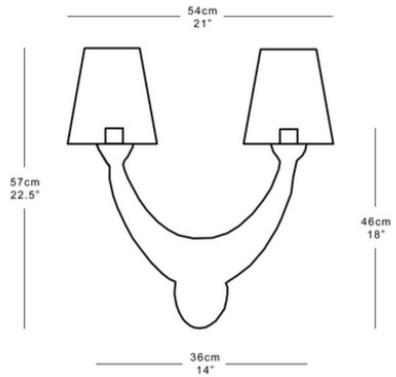

GARDE

MINOS WALL LIGHT

The Minos plaster white wall sconce is an exciting mix of neo-classical and contemporary art influences, from ancient Greek myth to Picasso's use of the bull as cultural metaphor. Martin's abstract vision of this enduring classical myth brings a simple power and depth to his hand sculpted design.

Shown in Plaster White with Dijon cotton shades.

Dimensions

Height 46cm 18" excluding shade

Width 36cm 14"

Depth 21cm 8"

Weight 3kg 7lbs

Recommended shade: 18x19cm 7x7.5"

Finishes

Plaster White

Materials

Hand-cast Jesmonite

Dimming

Yes

Lamping

2x E12 LED Max 7W 120V

Handmade in England