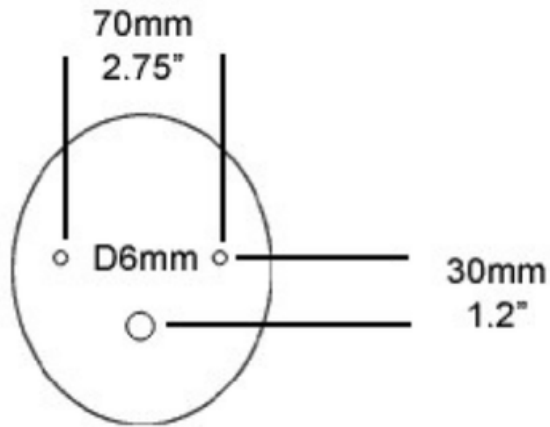

GARDE

WALL FITTING