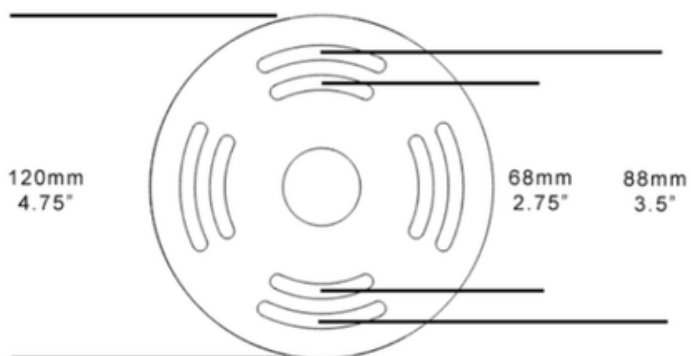

GARÐE

WALL FITTING