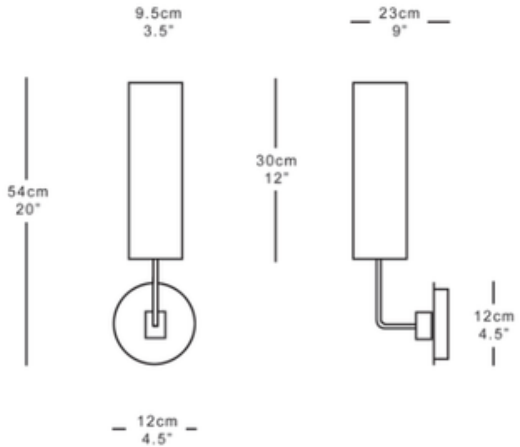

GARDE

METRO SINGLE WALL LIGHT

A stylish contemporary geometric wall light, with asymmetric offset twin arms. Custom colours and finishes available. Designed for hallways, corridors, bedrooms, living rooms.

Shown in satin brass with black cotton shade.

Dimensions

Height 54cm 20"

Width 9.5cm 3.5"

Depth 23cm 9"

Shades 30cm x 9.5cm 12" x 4"

Weight 1kg 2lbs

Finishes

Black with satin brass, antique brass, or bronze details

Materials

Solid brass and powder coated steel.

Dimming

Yes

Lamping

E12 LED 7W Max candle 120V

Handmade in England