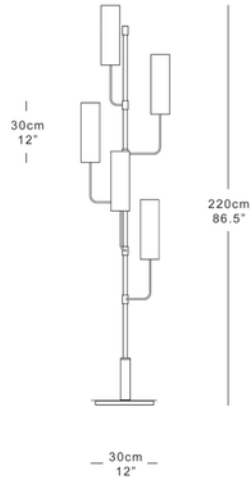

Shown in Antique brass with black cotton shades.

Dimensions

Height 220cm 86.5"

Diameter 40cm 15.5"

Shades 30cm x 9.5cm 12"x4"

Weight 12kg 26lbs

Finishes

Black with satin brass, antique brass, or bronze details

Materials

Solid brass and powder coated steel.

Dimming

Yes

Lamping

5x E12 LED 7W Max candle 120V

Handmade in England

40cm
15.5"